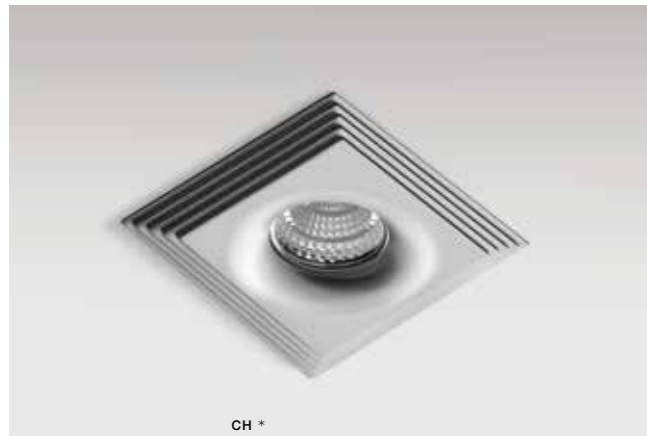

CH *

LUCIANO SQUARE

bulb not included

product code – look AZ	connect GU10 1x Max 50W - included
aluminium	connect MR16 1x Max 50W (option)
IP20	installation place
group energy label	inlet opening Ø 7cm

COLOUR / NEW INDEX NO.

- CHROME (CH) **AZ1471**
- WHITE (WH) **AZ1472**