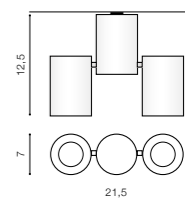

FLAVIO

Exposed downlights

FLAVIO

bulb not included

product code – look AZ	connect GU10 1x Max.50W
metal / aluminium	
IP20	installation place
group energy label	inlet opening

COLOUR / NEW INDEX NO.

WHITE / BLACK (WH / BK) **AZ0791**

TILT 340°

FLAVIO 2

bulb not included

product code – look AZ	connect GU10 2x Max.50W
metal / aluminium	
IP20	installation place
group energy label	inlet opening

COLOUR / NEW INDEX NO.

WHITE / BLACK (WH / BK) **AZ0792**

TILT 340°

* - EXPLANATION SHORTCUT PAGE 2 (E)

LALO

Exposed downlights

LALO

bulb not included

product code – look AZ	connect GU10 1x Max.50W
metal / aluminium	
IP20	installation place
group energy label	inlet opening

COLOUR / NEW INDEX NO.

WHITE / BLACK (WH / BK) **AZ0789**

TILT 340°

LALO 2

bulb not included

product code – look AZ	connect GU10 2x Max.50W
metal / aluminium	
IP20	installation place
group energy label	inlet opening

COLOUR / NEW INDEX NO.

WHITE / BLACK (WH / BK) **AZ0790**

TILT 340°