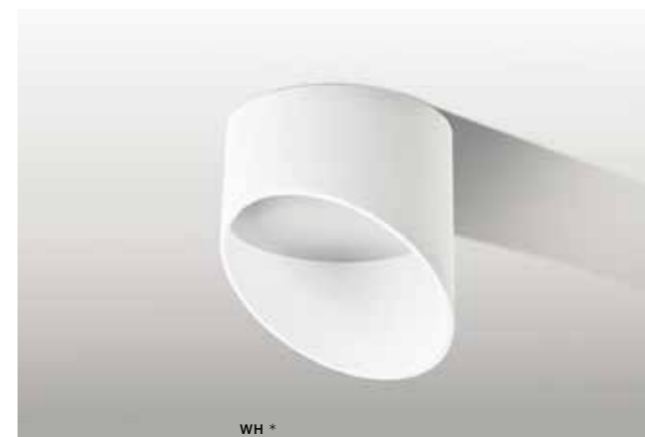

MOMO 14 3000K

bulb integrated

product code – look AZ	LED 18W 3000K RA≥90 1500lm	
aluminium		
IP20	installation place	☐
group energy label	inlet opening	

COLOUR / NEW INDEX NO.

☐ WHITE (WH) **AZ2282**

☒ BLACK (BK) **AZ2283**