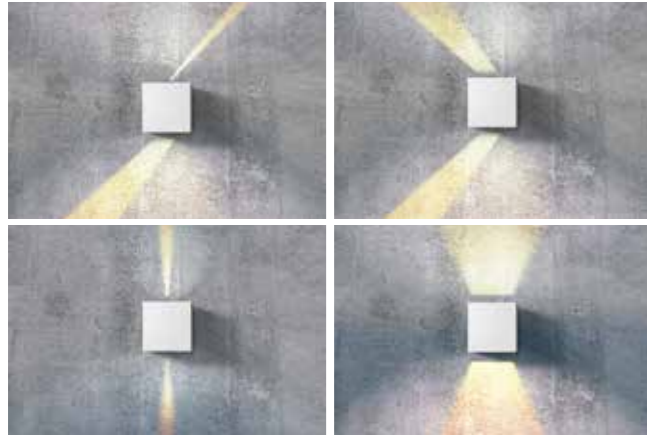

* - EXPLANATION SHORTCUT PAGE 2 (E)

GAMBINO

Indoor wall lamps

FOUR ADJUSTABLE LIGHT ANGLE

GAMBINO

bulb integrated

product code – look AZ	LED 6W 3000K	
metal / aluminium		
IP44	installation place	
group energy label	320 lm	