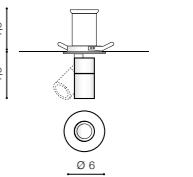

COLOUR / NEW INDEX NO.

- ☒ BLACK (BK) **AZ2708**

* - EXPLANATION SHORTCUT PAGE 2 (E)