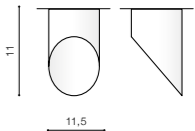

MATEO S

bulb integrated

product code – look AZ	LED 7W 3000K RA>80 520lm	
aluminium	520 lm	
IP20	installation place	☐
group energy label	inlet opening	

COLOUR / NEW INDEX NO.

☐ MATT WHITE (WH) **AZ1455**

MATEO M

bulb integrated

product code – look AZ	LED 9W 3000K RA>80	
aluminium	710 lm	
IP20	installation place	☐
group energy label	inlet opening	

COLOUR / NEW INDEX NO.

☐ MATT WHITE (WH) **AZ1456**

* - EXPLANATION SHORTCUT PAGE 2 (E)

MOMO 8 3000K

bulb integrated

product code – look AZ	LED 6W 3000K RA≥90 500lm	
aluminium		
IP20	installation place	☐
group energy label	inlet opening	

COLOUR / NEW INDEX NO.

☐ WHITE (WH) **AZ2278**

☒ BLACK (BK) **AZ2279**

MOMO 14 3000K

bulb integrated

product code – look AZ	LED 18W 3000K RA≥90 1500lm	
aluminium		
IP20	installation place	☐
group energy label	inlet opening	

COLOUR / NEW INDEX NO.

☐ WHITE (WH) **AZ2282**

☒ BLACK (BK) **AZ2283**

MOMO 12 3000K

bulb integrated

product code – look AZ	LED 12W 3000K RA≥90 1000lm	
aluminium		
IP20	installation place	☐
group energy label	inlet opening	

COLOUR / NEW INDEX NO.

☐ WHITE (WH) **AZ2280**

☒ BLACK (BK) **AZ2281**