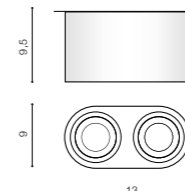

COLOUR / NEW INDEX NO.

- CHROME (CH) **AZ2817**
- WHITE (WH) **AZ2816**