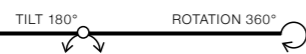

* - EXPLANATION SHORTCUT PAGE 2 (E)