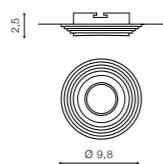

CH *

BIAGIO

bulb not included

product code – look AZ	connect GU10 1x Max 50W - included
aluminum / glass	connect MR16 1x Max 50W (option)
IP44	installation place
group energy label	inlet opening Ø 6,5cm

COLOUR / NEW INDEX NO.

- GOLD (GO) **AZ1493**
- CHROME (CH) **AZ1492**