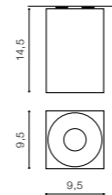

HUGO R

bulb not included ☒

product code – look AZ	connect GU10 1x Max.50W
aluminium	
IP20	installation place ☐
group energy label ☐	inlet opening

COLOUR / NEW INDEX NO.

- ☐ ALUMINIUM (ALU) **AZ0829**
- ☒ BLACK (BK) **AZ0832**
- ☐ WHITE (WH) **AZ0830**
- ☒ GOLD (GO) **AZ0831**
- ☒ CHAMPAGNE (CHA) **AZ0833**
- ☒ CHROME (CH) **AZ0856**