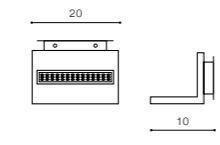

COLOUR / NEW INDEX NO.

- BLACK (BK) **AZ2204**
- WHITE (WH) **AZ2205**