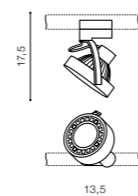

JERRY TRACK

Exposed downlights

JERRY TRACK

bulb not included ☒

product code – look AZ	connect 1x ES111 MAX 50W	☒
metal / aluminium		
IP20	installation place – track 3 x line	☒
group energy label	inlet opening	

COLOUR / NEW INDEX NO.

- ☐ WHITE (WH) **AZ2459**
- ☒ BLACK (BK) **AZ2458**

WH

BK

* - EXPLANATION SHORTCUT PAGE 2 (E)

JANE TRACK

Exposed downlights

JANE TRACK

bulb not included ☒

product code – look AZ	connect GU10 1x Max. 50W	☒
metal / aluminium		
IP20	installation place – track 3 x line	☒
group energy label	inlet opening	

COLOUR / NEW INDEX NO.

- ☐ WHITE (WH) **AZ2460**
- ☒ BLACK (BK) **AZ2457**