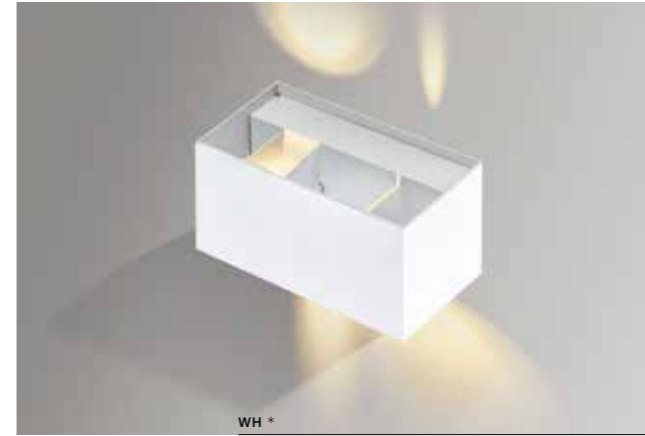

GAMBINO 2

Indoor wall lamps

GAMBINO 2

bulb integrated

product code – look AZ	LED 2x 6W 3000K 840lm	
metal / aluminium		
IP44	installation place	
group energy label		

COLOUR / NEW INDEX NO.

- ☐ WHITE (WH) **AZ1882**