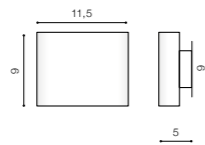

COLOUR / NEW INDEX NO.

- BLACK (BK) **AZ2203**
- WHITE (WH) **AZ2202**

BK *