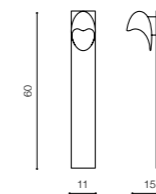

LIVIO 2

bulb not included

product code – look AZ	connect GU10 2x Max.50W	
metal / aluminium		
IP54	installation place	
group energy label	inlet opening	

COLOUR / NEW INDEX NO.

- BLACK (BK) **AZ0776**
- BRIGHT GREY (BGR) **AZ0888**
- DARK GREY (DGR) **AZ1312**

MATERA 600

bulb not included

product code – look AZ	connect GU10 1x Max. 35W	
aluminium		
IP54	installation place	
group energy label		

COLOUR / NEW INDEX NO.

- DARK GREY (DGR) **AZ2185**

MATERA WALL

bulb not included

product code – look AZ	connect GU10 1x Max. 35W	
metal / aluminium		
IP54	installation place	
group energy label		

COLOUR / NEW INDEX NO.

- DARK GREY (DGR) **AZ2184**