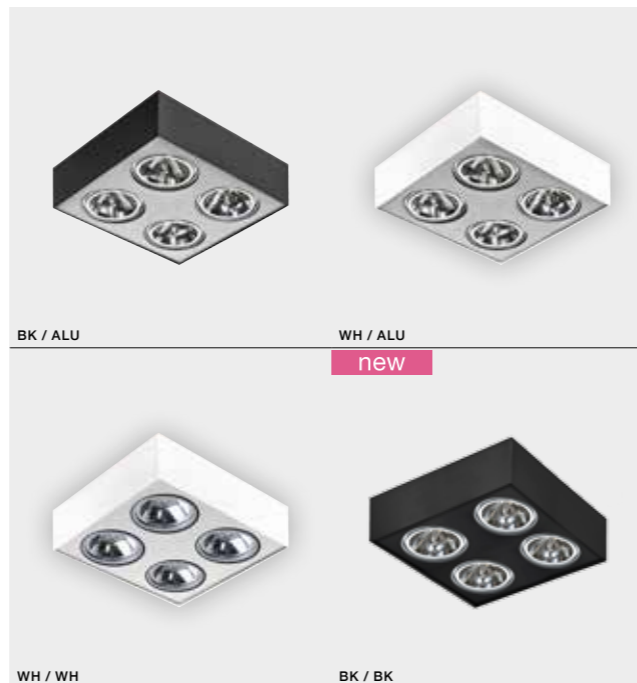

PAULO 4 PENDANT 12V

bulb not included

product code – look AZ	connect G53 QR 111 4x12V
metal / aluminium	driver 12 V included
IP20	installation place
group energy label	inlet opening

COLOUR / NEW INDEX NO.

- ☒ BLACK / ALUMINIUM (BK / ALU) . . . **AZ1265**
- ☒ WHITE / ALUMINIUM (WH / ALU) . . . **AZ1267**
- ☒ WHITE / WHITE (WH / WH) **AZ1800**
- ☒ BLACK / BLACK (BK / BK) **AZ2890**

* - EXPLANATION SHORTCUT PAGE 2 (E)