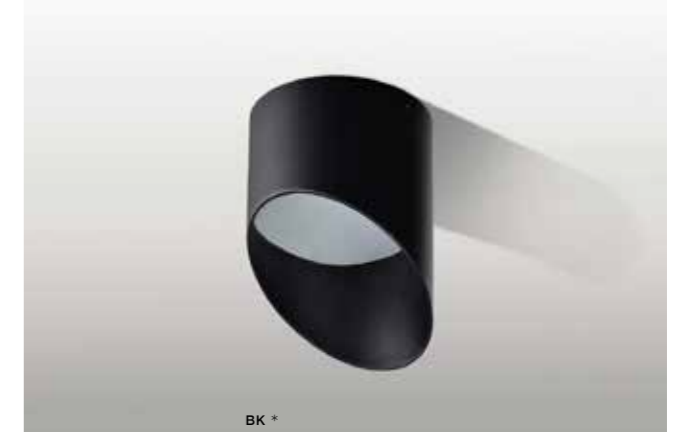

MOMO 12 3000K

bulb integrated

product code – look AZ	LED 12W 3000K RA≥90 1000lm	
aluminium		
IP20	installation place	☐
group energy label	inlet opening	

COLOUR / NEW INDEX NO.

☐ WHITE (WH) **AZ2280**

☒ BLACK (BK) **AZ2281**