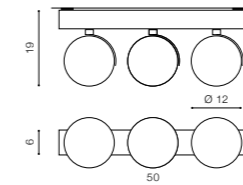

COLOUR / NEW INDEX NO.

- WHITE (WH) **AZ1885**
- BLACK (BK) **AZ1886**

JERRY 2 230V

bulb not included

product code – look AZ	connect 2x ES111 MAX 50W	
aluminium	or ADAP111 + GU10 Max 40W	
IP20	installation place	
group energy label	inlet opening