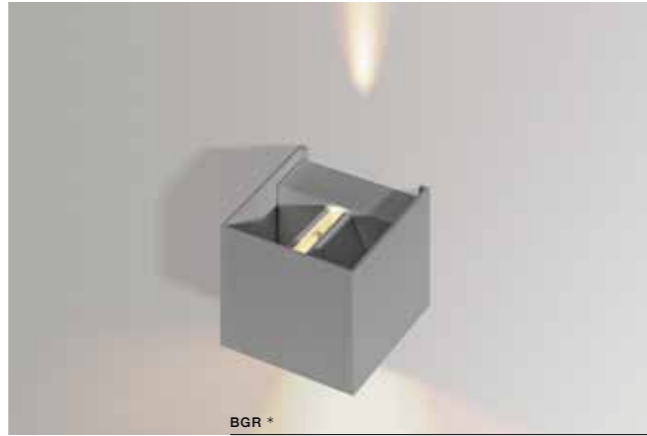

GAMBINO

bulb integrated

product code – look AZ	LED 6W 3000K	
metal / aluminium		
IP44	installation place	
group energy label	320 lm	

COLOUR / NEW INDEX NO.

- ☐ WHITE (WH) **AZ0950**
- ☐ BRIGHT GREY (BGR) **AZ0958**
- ☐ DARK GREY (DGR) **AZ0957**