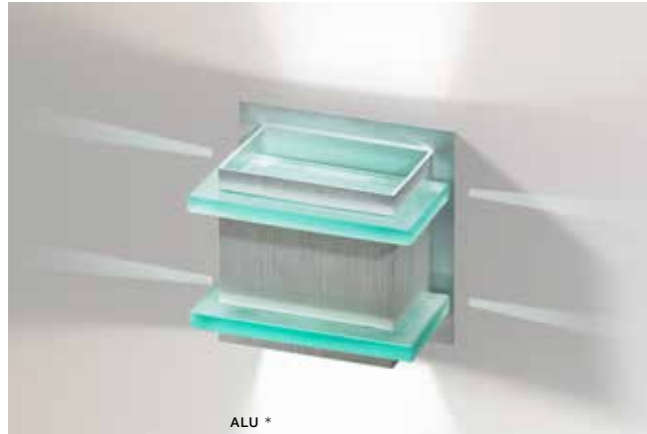

BLAS

bulb included

product code – look AZ	connect G9 1x Max.40W	
metal / aluminium / glass		
IP20	installation place	
group energy label		

COLOUR / NEW INDEX NO.

- ☐ ALUMINIUM (ALU) **AZ0864**
- ☐ WHITE (WH) **AZ0865**