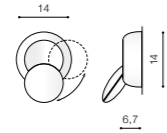

COLOUR / NEW INDEX NO.

- BLACK (BK) **AZ2196**
- WHITE (WH) **AZ2195**
- GOLD (GO) **AZ2197**

CLOVER SQUARE **

bulb integrated

product code – look AZ	LED 12W 3000K 840lm	
metal / aluminium		
IP20	installation place	
group energy label