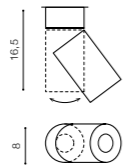

SIENA

Exposed downlights

bulb integrated

product code – look AZ	LED 10W 3000K RA_≥90 840lm	
aluminium	LED 10W 4000K RA_≥90 880lm	
IP20	installation place	
group energy label	inlet opening	

COLOUR / NEW INDEX NO.

- ☐ 3000K WHITE (WH) **AZ2210**
- ☐ 3000K BLACK (BK) **AZ2212**
- ☐ 3000K CHROME (CH) **AZ2214**
- ☐ 4000K WHITE (WH) **AZ2211**
- ☐ 4000K BLACK (BK) **AZ2213**
- ☐ 4000K CHROME (CH) **AZ2215**

TILT 90°

bulb integrated

product code – look AZ	LED 20W 3000K RA_≥90 1680lm	
aluminium	LED 20W 4000K RA_≥90 1760lm	
IP20	installation place	
group energy label	inlet opening	

COLOUR / NEW INDEX NO.

- ☐ 3000K WHITE (WH) **AZ2216**
- ☐ 3000K BLACK (BK) **AZ2218**
- ☐ 3000K CHROME (CH) **AZ2220**
- ☐ 4000K WHITE (WH) **AZ2217**
- ☐ 4000K BLACK (BK) **AZ2219**
- ☐ 4000K CHROME (CH) **AZ2221**

TILT 90°

* - EXPLANATION SHORTCUT PAGE 2 (E)

MONZA SQUARE

Exposed downlights

bulb integrated

product code – look AZ	LED 20W 3000K RA_≥90 1680lm	
acrylic/aluminium	LED 20W 4000K RA_≥90 1760lm	
IP20	installation place	
group energy label	inlet opening	

COLOUR / NEW INDEX NO.

- ☐ 3000K WHITE (WH) **AZ2269**
- ☐ 3000K BLACK (BK) **AZ2271**
- ☐ 4000K WHITE (WH) **AZ2268**
- ☐ 4000K BLACK (BK) **AZ2270**

bulb integrated

product code – look AZ	LED 50W 3000K RA_≥90 4200lm	
acrylic/aluminium	LED 50W 4000K RA_≥90 4400lm	
IP20	installation place	
group energy label	inlet opening	

COLOUR / NEW INDEX NO.

- ☐ 3000K WHITE (WH) **AZ2273**
- ☐ 3000K BLACK (BK) **AZ2275**
- ☐ 4000K WHITE (WH) **AZ2272**
- ☐ 4000K BLACK (BK) **AZ2274**