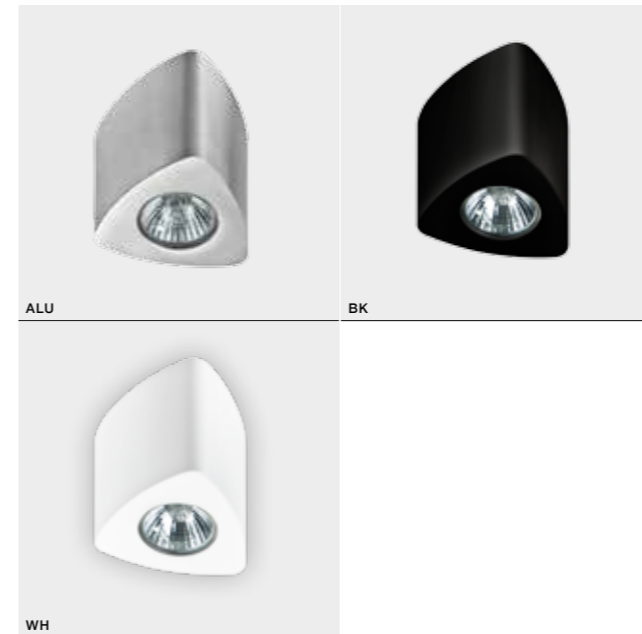

DARIO

Exposed downlights

ALU *

DARIO

bulb not included

product code – look AZ	connect GU10 1x Max. 50W
metal / aluminium	
IP20	installation place
group energy label	inlet opening

COLOUR / NEW INDEX NO.

- ALUMINIUM (ALU) **AZ1055**
- WHITE (WH) **AZ1056**
- BLACK (BK) **AZ1111**