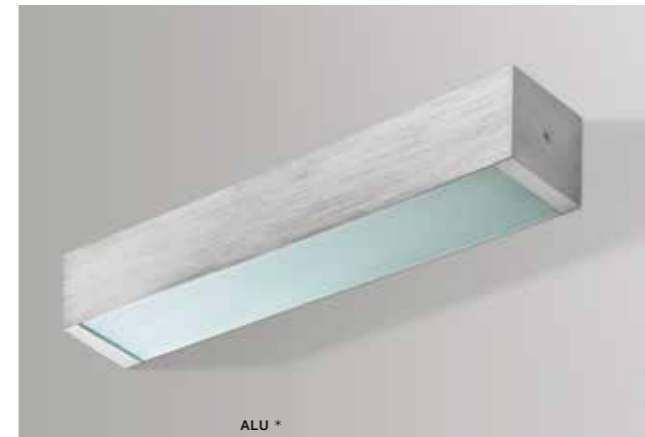

ARCHO C

ALU *

bulb included

product code – look AZ	connect PL-L 1x Max.55W	
metal / aluminium		
IP20	installation place	
group energy label	inlet opening	

COLOUR / NEW INDEX NO.

☐ ALUMINIUM (ALU) **AZ0201**