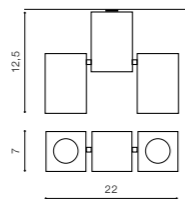

TILT 340°

* - EXPLANATION SHORTCUT PAGE 2 (E)