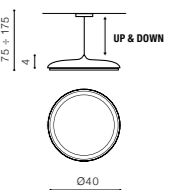

bulb integrated

product code - look AZ	LED 30W 1800lm 4000K	
acryl / metal		
IP20	installation place	
group energy label	inlet opening	

COLOUR / NEW INDEX NO.

- BLACK (BK) **AZ2752**
- COPPER (COO) **AZ2754**
- CHROME (CH) **AZ2756**

bulb integrated

product code - look AZ	LED 30W 1800lm 3000K	
acryl / metal		
IP20	installation place	
group energy label	inlet opening	

COLOUR / NEW INDEX NO.

- BLACK (BK) **AZ2753**
- COPPER (COO) **AZ2755**
- CHROME (CH) **AZ2757**