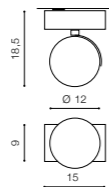

WH/BK *

MAX 2 12V

bulb not included

product code – look AZ	connect 2x QR111 MAX 50W	
aluminium	dimer driver 12V – included	
IP20	installation place	
group energy label	inlet opening	

COLOUR / NEW INDEX NO.

WHITE / BLACK (WH / BK) **AZ1375**