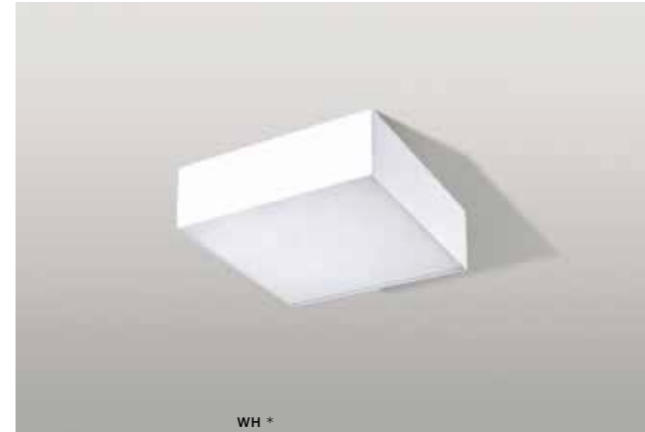

MONZA SQUARE

Exposed downlights

MONZA SQUARE 22 3000K/ 4000K

bulb integrated

product code – look AZ	LED 20W 3000K RA_≥90 1680lm	
acrylic/aluminium	LED 20W 4000K RA_≥90 1760lm	
IP20	installation place	
group energy label	inlet opening	

COLOUR / NEW INDEX NO.

- ☐ 3000K WHITE (WH) **AZ2269**
- ☐ 3000K BLACK (BK) **AZ2271**
- ☐ 4000K WHITE (WH) **AZ2268**
- ☐ 4000K BLACK (BK) **AZ2270**