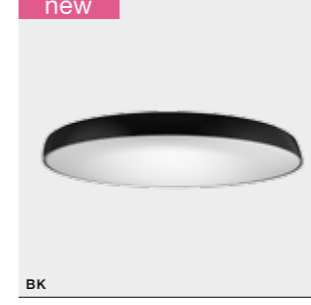

COLOUR / NEW INDEX NO.

- WHITE (WH) **AZ2739**
- GREY (GR) **AZ2742**
- BLACK (BK) **AZ2744**

* - EXPLANATION SHORTCUT PAGE 2 (E)

WH

GR

BK

WH

GR