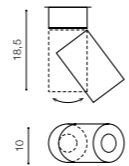

SIENA

Exposed downlights

bulb integrated

product code – look AZ	LED 10W 3000K RA_≥90 840lm	
aluminium	LED 10W 4000K RA_≥90 880lm	
IP20	installation place	
group energy label	inlet opening	

COLOUR / NEW INDEX NO.

- ☐ 3000K WHITE (WH) **AZ2210**
- ☐ 3000K BLACK (BK) **AZ2212**
- ☐ 3000K CHROME (CH) **AZ2214**
- ☐ 4000K WHITE (WH) **AZ2211**
- ☐ 4000K BLACK (BK) **AZ2213**
- ☐ 4000K CHROME (CH) **AZ2215**

TILT 90°

bulb integrated

product code – look AZ	LED 20W 3000K RA_≥90 1680lm	
aluminium	LED 20W 4000K RA_≥90 1760lm	
IP20	installation place	
group energy label	inlet opening	

COLOUR / NEW INDEX NO.

- ☐ 3000K WHITE (WH) **AZ2216**
- ☐ 3000K BLACK (BK) **AZ2218**
- ☐ 3000K CHROME (CH) **AZ2220**
- ☐ 4000K WHITE (WH) **AZ2217**
- ☐ 4000K BLACK (BK) **AZ2219**
- ☐ 4000K CHROME (CH) **AZ2221**

TILT 90°

* - EXPLANATION SHORTCUT PAGE 2 (E)

MONZA SQUARE

Exposed downlights

bulb integrated

product code – look AZ	LED 20W 3000K RA_≥90 1680lm	
acrylic/aluminium	LED 20W 4000K RA_≥90 1760lm	
IP20	installation place	
group energy label	inlet opening	

COLOUR / NEW INDEX NO.

- ☐ 3000K WHITE (WH) **AZ2269**
- ☐ 3000K BLACK (BK) **AZ2271**
- ☐ 4000K WHITE (WH) **AZ2268**
- ☐ 4000K BLACK (BK) **AZ2270**

bulb integrated

product code – look AZ	LED 50W 3000K RA_≥90 4200lm	
acrylic/aluminium	LED 50W 4000K RA_≥90 4400lm	
IP20	installation place	
group energy label	inlet opening	

COLOUR / NEW INDEX NO.

- ☐ 3000K WHITE (WH) **AZ2273**
- ☐ 3000K BLACK (BK) **AZ2275**
- ☐ 4000K WHITE (WH) **AZ2272**
- ☐ 4000K BLACK (BK) **AZ2274**