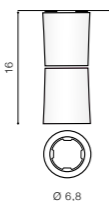

WH-MATT

COLOUR / NEW INDEX NO.

- ☐ WHITE MATT (WH) **AZ1479**
- ☐ BLACK (BK) **AZ1477**
- ☐ CHROME (CH) **AZ1478**