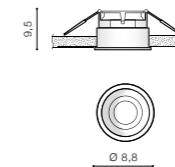

BK *

TORRES GU10

bulb not included

product code – look AZ	connect GU10 1x Max. 50W
aluminium	
IP20	installation place
group energy label	inlet opening Ø 8,5cm

COLOUR / NEW INDEX NO.

- WHITE (WH) **AZ2682**
- BLACK (BK) **AZ2683**