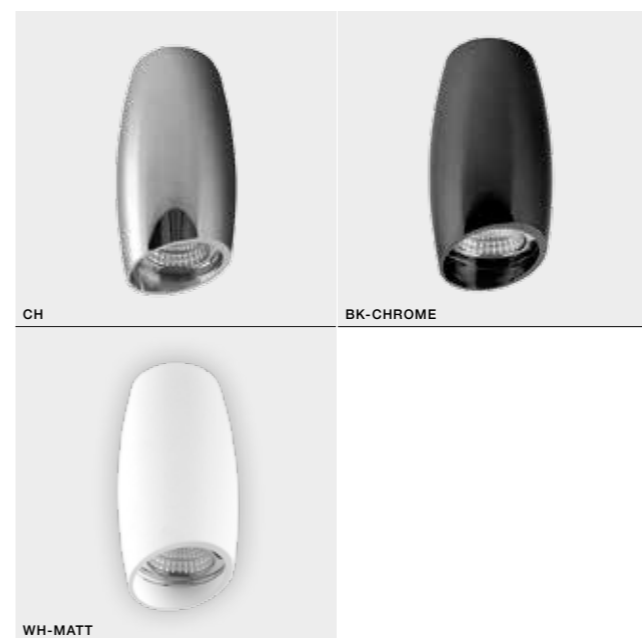

CH

BK-CHROME

WH-MATT