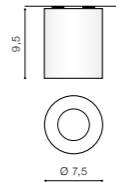

COLOUR / NEW INDEX NO.

- ALUMINIUM (ALU) **AZ1053**
- WHITE (WH) **AZ1054**
- BLACK (BK) **AZ1110**