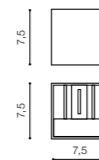

COLOUR / NEW INDEX NO.

- ☐ WHITE (WH) **AZ0951**
- ☐ ALUMINIUM (ALU) **AZ1057**
- ☐ ANODISED GOLD (AGO) **AZ0952**
- ☒ BLACK / GOLD (BK / GO) **AZ2814**
- ☒ BLACK / BLACK (BK / BK) **AZ2932**