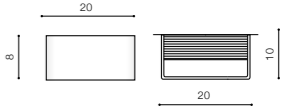

COLOUR / NEW INDEX NO.

- ☐ WHITE (WH) **AZ2426**