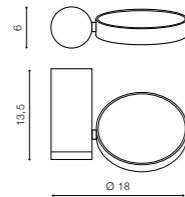

GALENA

bulb integrated ☐

product code – look AZ	LED 11W 3000K RA>80	LED
aluminium	960 lm	
IP20	installation place	☐
group energy label ☐ EE 5	inlet opening	

COLOUR / NEW INDEX NO.

☐ MATT WHITE (WH) **AZ1457**