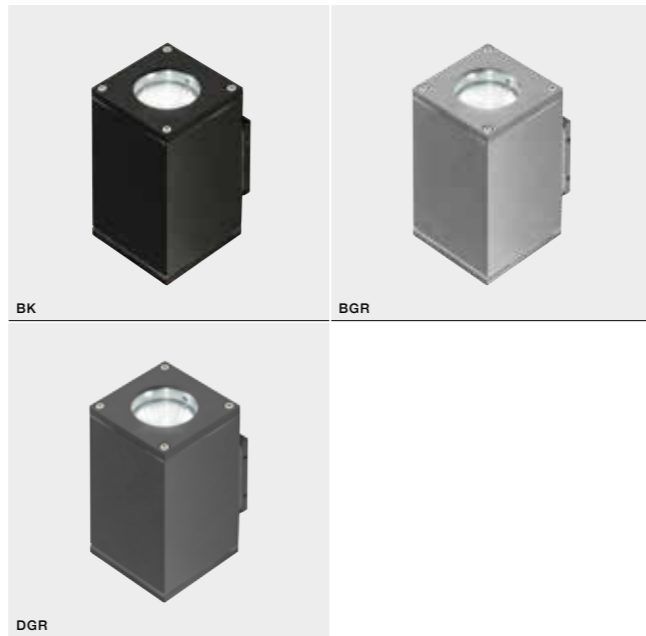

MATERA 600

bulb not included

product code – look AZ	connect GU10 1x Max. 35W	
aluminium		
IP54	installation place	
group energy label		

COLOUR / NEW INDEX NO.

- DARK GREY (DGR) **AZ2185**