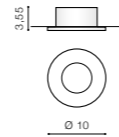

TITO

bulb not included ☒

product code – look AZ	connect MR16 1x Max.50W - included ☒
metal / aluminium	connect GU10 1x Max.50W (option) ☒
IP54	installation place ☒
group energy label ☒	inlet opening ☒ Ø 6cm

COLOUR / NEW INDEX NO.

- ☒ ALUMINIUM (ALU) **AZ0814**
- ☒ WHITE (WH) **AZ0815**