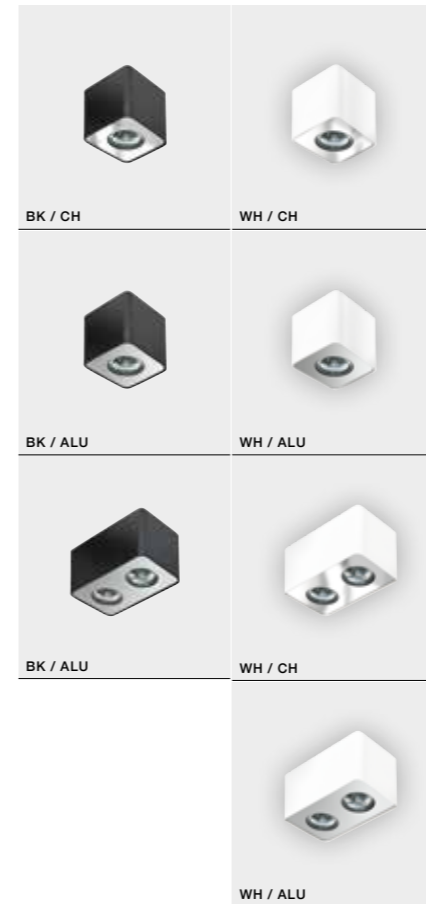

NINO 1

bulb not included

product code – look AZ	connect GU10 1x Max.50W
metal / aluminium	
IP20	installation place
group energy label	inlet opening

COLOUR / NEW INDEX NO.

- BLACK / CHROME (BK / CH) **AZ0736**
- BLACK / ALUMINIUM (BK / ALU) **AZ1383**
- WHITE / CHROME (WH / CH) **AZ0735**
- WHITE / ALUMINIUM (WH / ALU) **AZ0598**

NINO 2

bulb not included

product code – look AZ	connect GU10 2x Max.50W
metal / aluminium	
IP20	installation place
group energy label	inlet opening

COLOUR / NEW INDEX NO.

- BLACK / ALUMINIUM (BK / ALU) **AZ1385**
- WHITE / CHROME (WH / CH) **AZ0737**
- WHITE / ALUMINIUM (WH / ALU) **AZ1386**

NINO 4

bulb not included

product code – look AZ	connect GU10 4x Max.50W
metal / aluminium	
IP20	installation place
group energy label	inlet opening

COLOUR / NEW INDEX NO.

- BLACK / CHROME (BK / CH) **AZ0852**
- BLACK / ALUMINIUM (BK / ALU) **AZ1388**
- WHITE / CHROME (WH / CH) **AZ0851**
- WHITE / ALUMINIUM (WH / ALU) **AZ1387**

* - EXPLANATION SHORTCUT PAGE 2 (E)