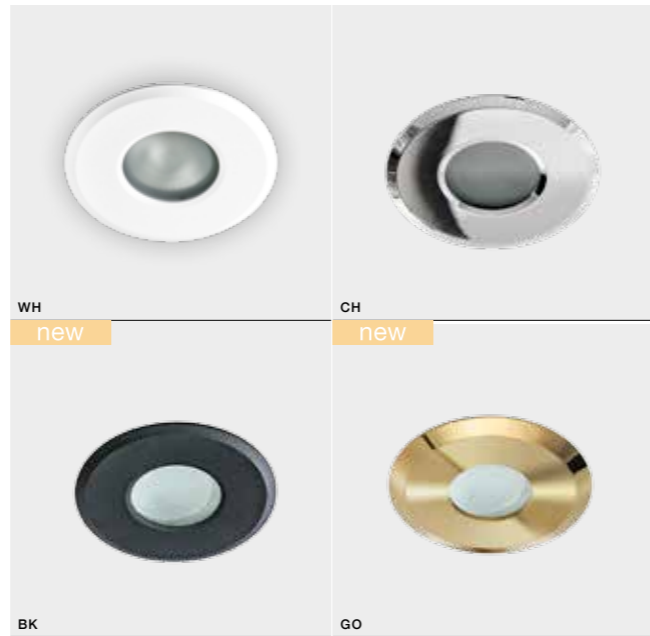

TITO

bulb not included ☒

product code – look AZ	connect MR16 1x Max.50W - included ☒
metal / aluminium	connect GU10 1x Max.50W (option) ☒
IP54	installation place ☒
group energy label ☒	inlet opening ☒ Ø 6cm

COLOUR / NEW INDEX NO.

- ☒ ALUMINIUM (ALU) **AZ0814**
- ☒ WHITE (WH) **AZ0815**