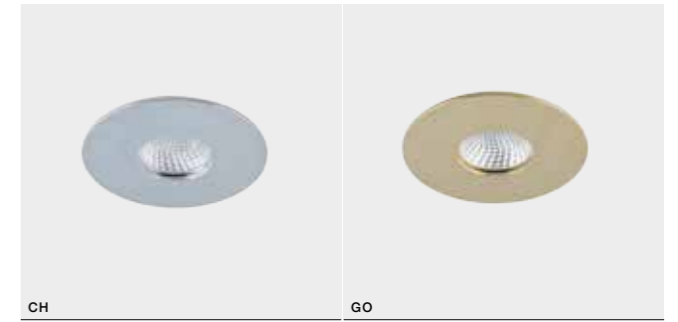

PIRAMIDE

Exclusive downlights

PIRAMIDE L

bulb not included

product code – look AZ	connect GU10 1x Max 50W - included
aluminium / crystal	connect MR16 1x Max 50W (option)
IP20	installation place
group energy label	inlet opening Ø 7,0cm

COLOUR / NEW INDEX NO.

- GOLD (GO) **AZ1611**
- CHROME (CH). **AZ1463**

PIRAMIDE XL

bulb not included

product code – look AZ	connect GU10 1x Max 50W - included
aluminium / crystal	connect MR16 1x Max 50W (option)
IP20	installation place
group energy label	inlet opening Ø 7,0cm

COLOUR / NEW INDEX NO.

- GOLD (GO) **AZ1462**
- CHROME (CH). **AZ1612**

CLETO

Exclusive downlights

CLETO

bulb not included

product code – look AZ	connect GU10 1x Max 50W - included
aluminium	connect MR16 1x Max 50W (option)
IP20	installation place
group energy label	inlet opening Ø 7,0cm

COLOUR / NEW INDEX NO.

- CHROME (CH). **AZ1621**
- GOLD (GO) **AZ1622**

CH

GO

* - EXPLANATION SHORTCUT PAGE 2 (E)