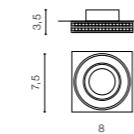

* - EXPLANATION SHORTCUT PAGE 2 (E)