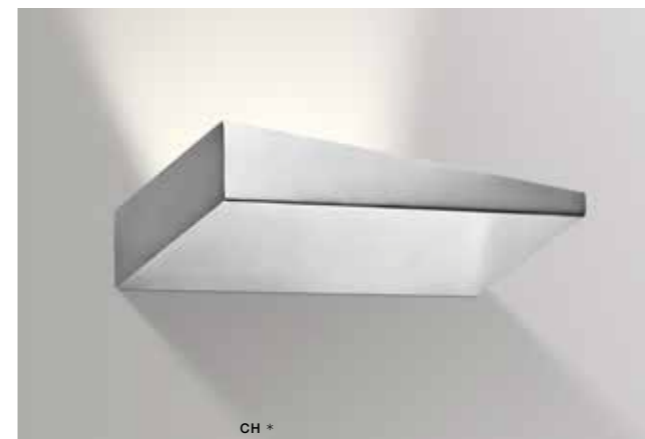

VIALETTO L

bulb integrated ☒

product code – look AZ	LED 12W 3000K	
metal / aluminium		
IP20	installation place	
group energy label	965 lm	

COLOUR / NEW INDEX NO.

- ☐ BLACK (BK) **AZ0573**
- ☐ WHITE (WH) **AZ0572**
- ☐ CHROME (CH) **AZ0574**