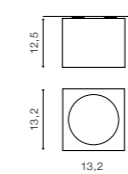

ALIX

bulb not included

product code – look AZ	connect 1x QR111 MAX 50W	
aluminium	dimer driver 12V – included	
IP20	installation place	
group energy label	inlet opening	

COLOUR / NEW INDEX NO.

- ☐ WHITE (WH) **AZ1356**
- ☒ BLACK (BK) **AZ1357**

* - EXPLANATION SHORTCUT PAGE 2 (E)

ALEX

bulb not included

product code – look AZ	connect 1x QR111 MAX 50W	
metal / aluminium	dimer driver 12V – included	
IP20	installation place	
group energy label	inlet opening	

COLOUR / NEW INDEX NO.

- ☐ WHITE (WH) **AZ1359**
- ☒ BLACK (BK) **AZ1358**

WH

BK