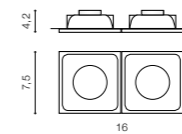

bulb not included

product code – look AZ	connect MR16 1x Max.50W - included
metal / aluminium	connect GU10 1x Max.50W (option)
IP20	installation place
group energy label	inlet opening 7,5x7,5cm

COLOUR / NEW INDEX NO.

- ☐ ALUMINIUM (ALU) **AZ0795**
- ☒ BLACK (BK) **AZ0797**
- ☐ WHITE (WH) **AZ0796**

bulb not included

product code – look AZ	connect MR16 3x Max.50W - included
metal / aluminium	connect GU10 3x Max.50W (option)
IP20	installation place
group energy label	inlet opening 7,5x23,7cm

COLOUR / NEW INDEX NO.

- ☐ ALUMINIUM (ALU) **AZ0801**
- ☒ BLACK (BK) **AZ0803**
- ☐ WHITE (WH) **AZ0802**

* - EXPLANATION SHORTCUT PAGE 2 (E)

bulb not included

product code – look AZ	connect MR16 2x Max.50W - included
metal / aluminium	connect GU10 2x Max.50W (option)
IP20	installation place
group energy label	inlet opening 7,5x15,8cm

COLOUR / NEW INDEX NO.

- ☐ ALUMINIUM (ALU) **AZ0798**
- ☒ BLACK (BK) **AZ0800**
- ☐ WHITE (WH) **AZ0799**

bulb not included

product code – look AZ	connect MR16 1x Max.50W - included
metal / aluminium	connect GU10 1x Max.50W (option)
IP20	installation place
group energy label	inlet opening 6,5x6,5cm

COLOUR / NEW INDEX NO.

- ☐ WHITE (WH) **AZ0760**
- ☒ BLACK (BK) **AZ1278**
- ☒ CHROME (CH) **AZ1718**

bulb not included

product code – look AZ	connect MR16 2x Max.50W - included
metal / aluminium	connect GU10 2x Max.50W (option)
IP20	installation place
group energy label	inlet opening 6,5x14,5cm

COLOUR / NEW INDEX NO.

- ☐ WHITE (WH) **AZ1719**
- ☒ BLACK (BK) **AZ1720**
- ☒ CHROME (CH) **AZ1749**