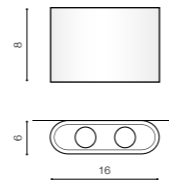

GRACIA

bulb integrated

product code – look AZ	LED SMD 5W 3000K
metal / aluminium	
IP20	installation place
group energy label	300 lm

COLOUR / NEW INDEX NO.

- WHITE / WHITE (WH / WH) **AZ0977**
- BLACK / GOLD (BK / GO) **AZ0978**