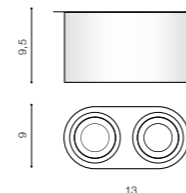

COLOUR / NEW INDEX NO.

- BLACK (BK) **AZ2821**
- WHITE (WH) **AZ2820**

BRANT IP44 bulb not included

product code – look AZ	connect GU10 1x Max. 50W
metal / aluminium	
IP44	installation place
group energy label	inlet opening

COLOUR / NEW INDEX NO.

- CHROME (CH) **AZ2691**
- WHITE (WH) **AZ2690**