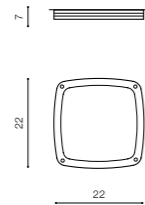

FANO R

bulb integrated ☒

product code - look AZ	LED 9W 3000K 750lm	
aluminium		
IP54	installation place	
group energy label		

COLOUR / NEW INDEX NO.

☒ DARK GREY (DGR) **AZ2187**