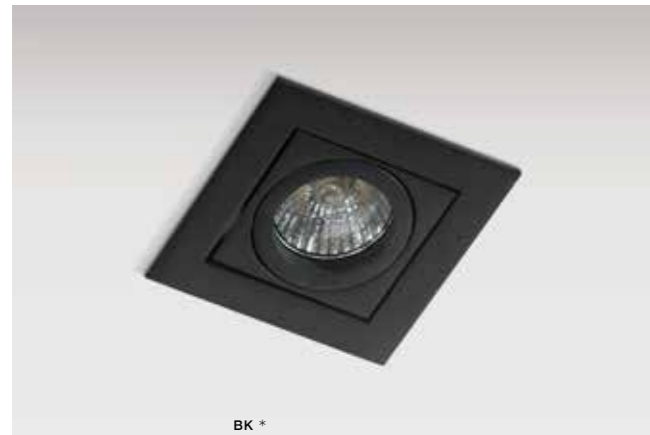

PACO 1

bulb not included

product code – look AZ	connect MR16 1x Max.50W - included
metal / aluminium	connect GU10 1x Max.50W (option)
IP20	installation place
group energy label	inlet opening 7,5x7,5cm

COLOUR / NEW INDEX NO.

- ☐ ALUMINIUM (ALU) **AZ0795**
- ☒ BLACK (BK) **AZ0797**
- ☐ WHITE (WH) **AZ0796**