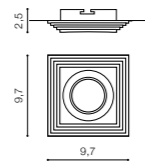

LUCIANO SQUARE

bulb not included

product code – look AZ	connect GU10 1x Max 50W - included
aluminium	connect MR16 1x Max 50W (option)
IP20	installation place
group energy label	inlet opening Ø 7cm

COLOUR / NEW INDEX NO.

- CHROME (CH) **AZ1471**
- WHITE (WH) **AZ1472**

WH

LUCIANO ROUND

bulb not included

product code – look AZ	connect GU10 1x Max 50W - included
aluminium	connect MR16 1x Max 50W (option)
IP20	installation place
group energy label	inlet opening Ø 7cm

COLOUR / NEW INDEX NO.

- CHROME (CH) **AZ1470**
- WHITE (WH) **AZ1549**

BIAGIO

bulb not included

product code – look AZ	connect GU10 1x Max 50W - included
aluminum / glass	connect MR16 1x Max 50W (option)
IP44	installation place
group energy label	inlet opening Ø 6,5cm

COLOUR / NEW INDEX NO.

- GOLD (GO) **AZ1493**
- CHROME (CH) **AZ1492**

* - EXPLANATION SHORTCUT PAGE 2 (E)