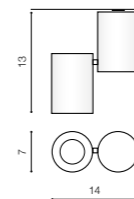

FLAVIO

Exposed downlights

FLAVIO

bulb not included

product code – look AZ	connect GU10 1x Max.50W
metal / aluminium	
IP20	installation place
group energy label	inlet opening

COLOUR / NEW INDEX NO.

WHITE / BLACK (WH / BK) **AZ0791**

TILT 340°

FLAVIO 2

bulb not included

product code – look AZ	connect GU10 2x Max.50W
metal / aluminium	
IP20	installation place
group energy label	inlet opening

COLOUR / NEW INDEX NO.

WHITE / BLACK (WH / BK) **AZ0792**

TILT 340°

* - EXPLANATION SHORTCUT PAGE 2 (E)

LALO

Exposed downlights

LALO

bulb not included

product code – look AZ	connect GU10 1x Max.50W
metal / aluminium	
IP20	installation place
group energy label	inlet opening

COLOUR / NEW INDEX NO.

WHITE / BLACK (WH / BK) **AZ0789**

TILT 340°

LALO 2

bulb not included

product code – look AZ	connect GU10 2x Max.50W
metal / aluminium	
IP20	installation place
group energy label	inlet opening

COLOUR / NEW INDEX NO.

WHITE / BLACK (WH / BK) **AZ0790**

TILT 340°