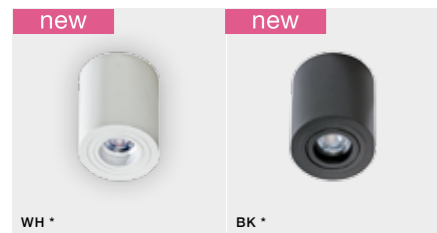

BRANT 2 bulb not included

product code – look AZ	connect GU10 2x Max. 50W
metal / aluminium	
IP20	installation place
group energy label	inlet opening

COLOUR / NEW INDEX NO.

- BLACK (BK) **AZ2821**
- WHITE (WH) **AZ2820**