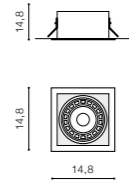

NOVA

bulb not included

product code – look AZ	connect ES111 230V 1x Max. 50W
metal / aluminium	
IP20	installation place
group energy label EE 5	inlet opening Δ 10,2 x 10,2

COLOUR / NEW INDEX NO.

- BLACK / BLACK (BK /BK) **AZ2869**
- WHITE / WHITE (WH /WH) **AZ2870**
- ◼ WHITE / BLACK (WH /BK) **AZ2871**

TILT 90°

NOVA 2

bulb not included

product code – look AZ	connect ES111 230V 2x Max. 50W
metal / aluminium	
IP20	installation place
group energy label EE 5	inlet opening Δ 20,2 x 10,2

COLOUR / NEW INDEX NO.

- BLACK / BLACK (BK /BK) **AZ2875**
- WHITE / WHITE (WH /WH) **AZ2876**
- ◼ WHITE / BLACK (WH /BK) **AZ2877**

TILT 90°

NOVA GIPS

bulb not included

product code – look AZ	connect ES111 1x Max. 50W
metal	
IP20	installation place
group energy label EE 5	inlet opening Δ 10,2 x10,2

COLOUR / NEW INDEX NO.

- BLACK / BLACK (BK /BK) **AZ2872**
- WHITE / WHITE (WH /WH) **AZ2873**

TILT 90°

NOVA 2 GIPS

bulb not included

product code – look AZ	connect ES111 2x Max. 50W
metal	
IP20	installation place
group energy label EE 5	inlet opening Δ 20,2 x 10,2

COLOUR / NEW INDEX NO.

- BLACK / BLACK (BK /BK) **AZ2935**
- WHITE / WHITE (WH /WH) **AZ2934**

TILT 90°

* - EXPLANATION SHORTCUT PAGE 2 (E)