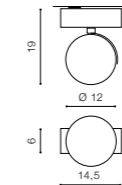

JERRY 3 230V

bulb not included

product code – look AZ	connect 3x ES111 MAX 50W	
aluminium	or ADAP111 + GU10 Max 40W	
IP20	installation place	
group energy label	inlet opening