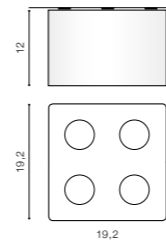

* - EXPLANATION SHORTCUT PAGE 2 (E)