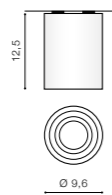

BK / ALU *

BROSS 2

bulb not included

product code – look AZ	connect GU10 2x Max.50W
metal / aluminium	
IP20	installation place
group energy label	inlet opening

COLOUR / NEW INDEX NO.

- ☐ ALUMINIUM (ALU) **AZ0783**
- ☐ BLACK / ALUMINIUM (BK/ALU) **AZ0782**
- ☐ WHITE (WH) **AZ0859**
- ☐ WHITE / ALUMINIUM (WH / ALU) **AZ0784**
- ☐ CHROME (CH) **AZ0941**
- ☐ WHITE / BLACK (WH/BK) **AZ1753**
- ☐ BLACK / BLACK (BK/BK) **AZ2136**
- ☐ BRIGHT GREY (BGR) **AZ1787**
- ☐ BLACK / GOLD (BK/GO) **AZ2956**