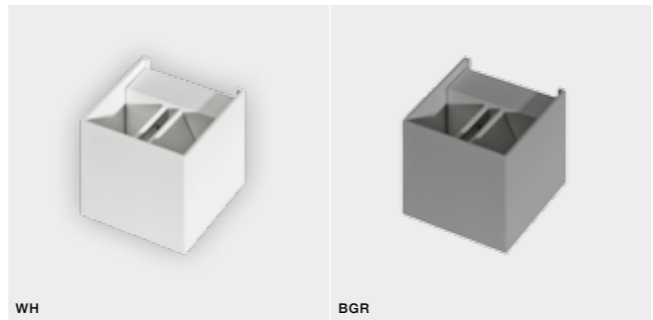

TWO ADJUSTABLE LIGHT ANGLE TILT 90°

BGR