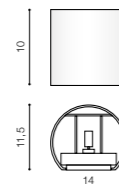

COLOUR / NEW INDEX NO.

- BRIGHT GRAY (BGR) **AZ2188**
- DARK GRAY (DGR) **AZ2189**
- WHITE (WH) – **AZ2190**

FOUR ADJUSTABLE LIGHT ANGLE TILT 90°