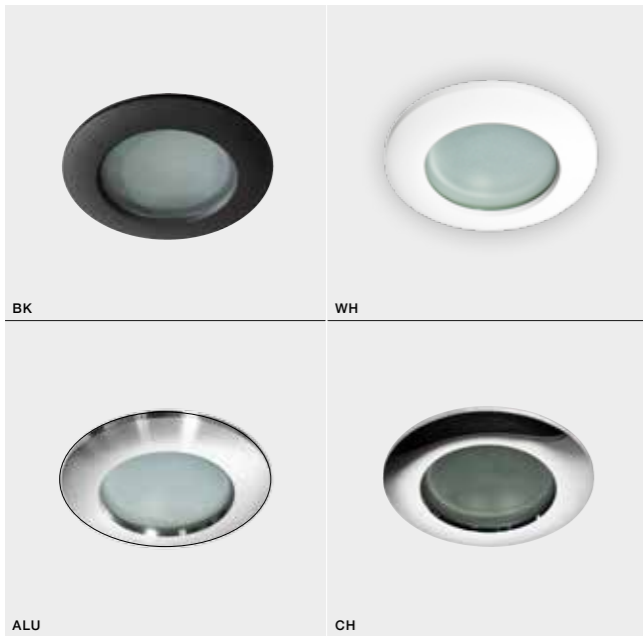

EMILIO

Downlights

EMILIO

bulb not included

product code - look AZ	connect MR16 1x Max.50W - included
metal / aluminium	connect GU10 1x Max.50W (option)
IP54	installation place
group energy label	inlet opening Ø 7cm

COLOUR / NEW INDEX NO.

- ALUMINIUM (ALU) **AZ0810**
- BLACK (BK) **AZ0809**
- WHITE (WH) **AZ0871**
- CHROME (CH) **AZ0808**

* - EXPLANATION SHORTCUT PAGE 2 (E)

EZIO

Downlights

EZIO

bulb not included

product code - look AZ	connect MR16 1x Max.50W - included
metal / aluminium	connect GU10 1x Max.50W (option)
IP54	installation place
group energy label	inlet opening Ø 6cm

COLOUR / NEW INDEX NO.

- ALUMINIUM (ALU) **AZ0811**
- BLACK (BK) **AZ0812**
- WHITE (WH) **AZ0813**
- CHROME (CH) **AZ1051**