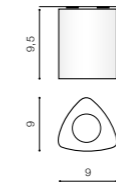

BORIS

Exposed downlights

BORIS

bulb not included

product code – look AZ	connect GU10 1x Max. 50W
metal / aluminium	
IP20	installation place
group energy label	inlet opening

COLOUR / NEW INDEX NO.

- ALUMINIUM (ALU) **AZ1053**
- WHITE (WH) **AZ1054**
- BLACK (BK) **AZ1110**

DARIO

Exposed downlights

DARIO

bulb not included

product code – look AZ	connect GU10 1x Max. 50W
metal / aluminium	
IP20	installation place
group energy label	inlet opening

COLOUR / NEW INDEX NO.

- ALUMINIUM (ALU) **AZ1055**
- WHITE (WH) **AZ1056**
- BLACK (BK) **AZ1111**

ALU

BK

WH