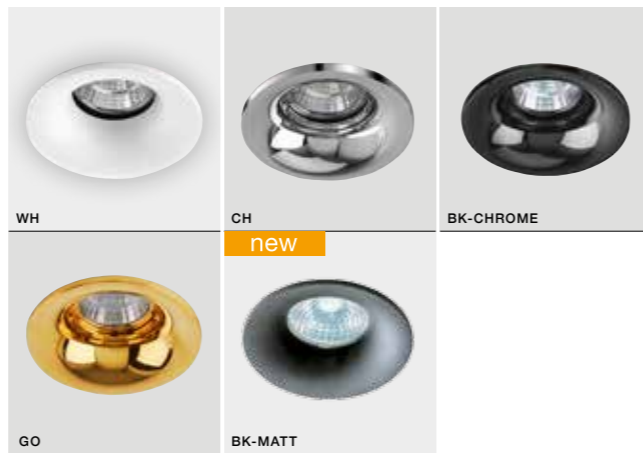

- CHROME (CH). **AZ1621**
- GOLD (GO) **AZ1622**

CH

GO

* - EXPLANATION SHORTCUT PAGE 2 (E)

BK MATT *

ADAMO MIDST

bulb not included

product code – look AZ	connect GU10 1x Max 50W - included <input checked="" type="checkbox"/>
aluminium	connect MR16 1x Max 50W (option) <input checked="" type="checkbox"/>
IP20	installation place <input checked="" type="checkbox"/>
group energy label <input checked="" type="checkbox"/>	inlet opening \varnothing 7,5cm <input checked="" type="checkbox"/>