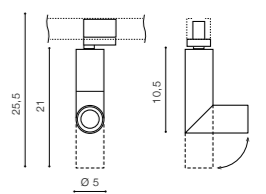

SANTOS TRACK

bulb integrated

product code - look AZ	LED 12W 3000K 950lm	
aluminium		
IP20	installation place	
group energy label		

COLOUR / NEW INDEX NO.

- ☒ BLACK (BK) **AZ2924**
- ☐ WHITE (WH) **AZ2925**

BK