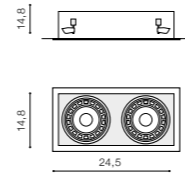

NOVA

bulb not included

product code – look AZ	connect ES111 230V 1x Max. 50W
metal / aluminium	
IP20	installation place
group energy label EE 5	inlet opening Δ 10,2 x 10,2

COLOUR / NEW INDEX NO.

- BLACK / BLACK (BK /BK) **AZ2869**
- WHITE / WHITE (WH /WH) **AZ2870**
- ◼ WHITE / BLACK (WH /BK) **AZ2871**

TILT 90°

NOVA 2

bulb not included

product code – look AZ	connect ES111 230V 2x Max. 50W
metal / aluminium	
IP20	installation place
group energy label EE 5	inlet opening Δ 20,2 x 10,2

COLOUR / NEW INDEX NO.

- BLACK / BLACK (BK /BK) **AZ2875**
- WHITE / WHITE (WH /WH) **AZ2876**
- ◼ WHITE / BLACK (WH /BK) **AZ2877**

TILT 90°

NOVA GIPS

bulb not included

product code – look AZ	connect ES111 1x Max. 50W
metal	
IP20	installation place
group energy label EE 5	inlet opening Δ 10,2 x10,2

COLOUR / NEW INDEX NO.

- BLACK / BLACK (BK /BK) **AZ2872**
- WHITE / WHITE (WH /WH) **AZ2873**

TILT 90°

NOVA 2 GIPS

bulb not included

product code – look AZ	connect ES111 2x Max. 50W
metal	
IP20	installation place
group energy label EE 5	inlet opening Δ 20,2 x 10,2

COLOUR / NEW INDEX NO.

- BLACK / BLACK (BK /BK) **AZ2935**
- WHITE / WHITE (WH /WH) **AZ2934**

TILT 90°

* - EXPLANATION SHORTCUT PAGE 2 (E)