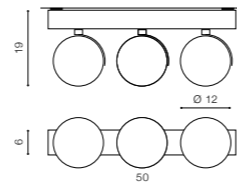

COLOUR / NEW INDEX NO.

- WHITE (WH) **AZ1723**
- BLACK (BK) **AZ1724**
- CHROME (CH) **AZ1750**

JERRY 1 230V

bulb not included

product code – look AZ	connect 1x ES111 MAX 50W	
aluminium	or ADAP111 + GU10 Max 40W	
IP20	installation place	
group energy label	inlet opening	

COLOUR / NEW INDEX NO.

- WHITE (WH) **AZ1366**
- BLACK (BK) **AZ1367**