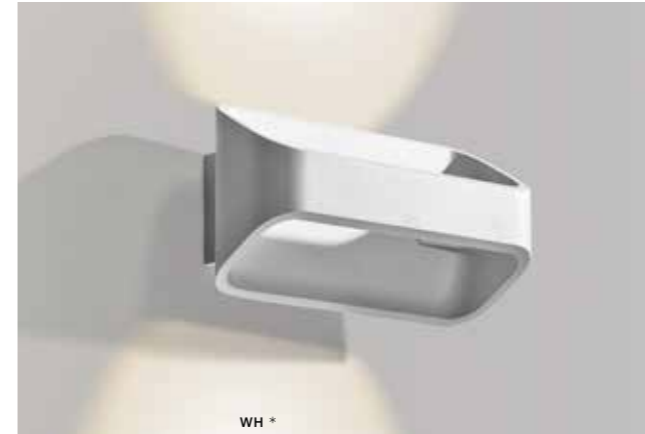

WH

TORCH

bulb integrated

product code – look AZ	LED 6W 3000K 420lm	
aluminium		
IP54	installation place	
group energy label		

COLOUR / NEW INDEX NO.

- BLACK (BK) **AZ2206**
- WHITE (WH) **AZ2207**

TILT 90°

WH *