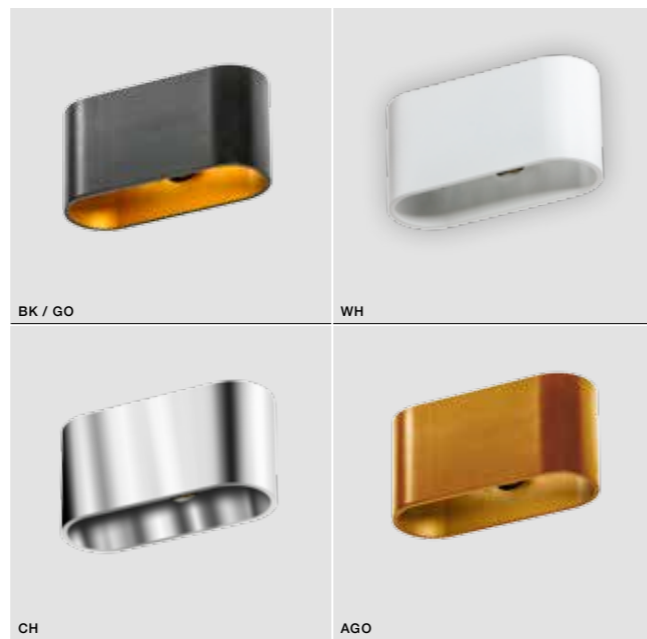

VEGA

bulb not included

product code – look AZ	connect G9 1x Max. 40W
metal / aluminium / glass	
IP20	installation place
group energy label	inlet opening

COLOUR / NEW INDEX NO.

- BLACK / GOLD (BK / GO) **AZ1709**
- WHITE (WH) **AZ1708**
- CHROME (CH) **AZ1758**
- ANODISED GOLD (AGO) **AZ1746**