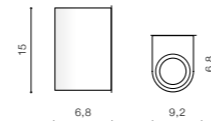

CREMONA S

bulb integrated

product code – look AZ	LED 6W 3000K 340lm
aluminium	
IP54	installation place
group energy label	

COLOUR / NEW INDEX NO.

- ☒ DARK GREY (DGR) **AZ2180**
- ☐ WHITE (WH) **AZ2179**