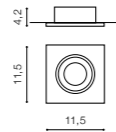

HUGO 1 DOWNLIGHT

Downlights

HUGO 1 DOWNLIGHT

bulb not included ☒

product code – look AZ	connect MR16 1x Max.50W - included ☒
aluminium	connect GU10 1x Max.50W (option) ☒
IP20	installation place ☒
group energy label ☒	inlet opening ☒ $\varnothing$ 6cm

COLOUR / NEW INDEX NO.

- ☐ ALUMINIUM (ALU) **AZ1733**
- ☐ BLACK (BK) **AZ1736**
- ☐ WHITE (WH) **AZ1735**
- ☐ CHROME (CH) **AZ1734**

REMO R

bulb not included ☒

product code – look AZ	
aluminium	
IP20	installation place ☒
group energy label ☒	inlet opening ☒

COLOUR / NEW INDEX NO.

- ☐ ALUMINIUM (ALU) **AZ0821**
- ☐ BLACK (BK) **AZ0823**
- ☐ WHITE (WH) **AZ0822**
- ☐ GOLD (GO) **AZ0824**
- ☐ CHAMPAGNE (CHA) **AZ0825**
- ☐ CHROME (CH) **AZ0855**

* - EXPLANATION SHORTCUT PAGE 2 (E)

HUGO 2 DOWNLIGHT

Downlights

HUGO 2 DOWNLIGHT

bulb not included ☒

product code – look AZ	connect MR16 2x Max.50W - included ☒
aluminium	connect GU10 2x Max.50W (option) ☒
IP20	installation place ☒
group energy label ☒	inlet opening ☒ 10,5x22,5cm

COLOUR / NEW INDEX NO.

- ☐ ALUMINIUM (ALU) **AZ1737**
- ☐ BLACK (BK) **AZ1740**
- ☐ WHITE (WH) **AZ1739**
- ☐ CHROME (CH) **AZ1738**