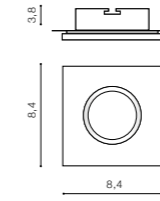

IKA ROUND IP65

bulb not included ☒

product code – look AZ	connect GU10 1x Max. 50W	
aluminium		
IP65	installation place	☒
group energy label	inlet opening Ø6,4cm	

COLOUR / NEW INDEX NO.

☒ WHITE (WH) **AZ2865**
☒ BLACK (BK) **AZ3017**