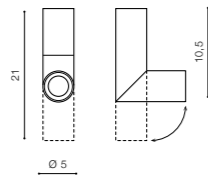

SANTOS

bulb integrated

product code - look AZ	LED 12W 3000K 950lm	
aluminium		
IP20	installation place	
group energy label	inlet opening	

COLOUR / NEW INDEX NO.

- ☐ WHITE (WH) **AZ2417**
- ☒ BLACK (BK) **AZ2416**