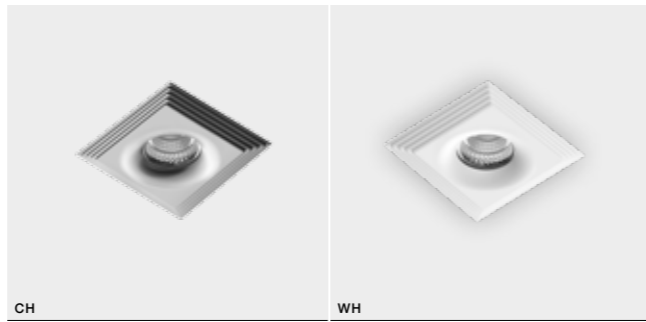

LUCIANO SQUARE

bulb not included

product code – look AZ	connect GU10 1x Max 50W - included
aluminium	connect MR16 1x Max 50W (option)
IP20	installation place
group energy label	inlet opening Ø 7cm

COLOUR / NEW INDEX NO.

- CHROME (CH) **AZ1471**
- WHITE (WH) **AZ1472**

WH

LUCIANO ROUND

bulb not included

product code – look AZ	connect GU10 1x Max 50W - included
aluminium	connect MR16 1x Max 50W (option)
IP20	installation place
group energy label	inlet opening Ø 7cm

COLOUR / NEW INDEX NO.

- CHROME (CH) **AZ1470**
- WHITE (WH) **AZ1549**

BIAGIO

bulb not included

product code – look AZ	connect GU10 1x Max 50W - included
aluminum / glass	connect MR16 1x Max 50W (option)
IP44	installation place
group energy label	inlet opening Ø 6,5cm

COLOUR / NEW INDEX NO.

- GOLD (GO) **AZ1493**
- CHROME (CH) **AZ1492**

* - EXPLANATION SHORTCUT PAGE 2 (E)