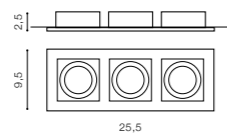

* - EXPLANATION SHORTCUT PAGE 2 (E)