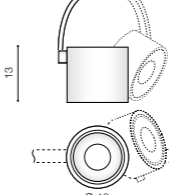

WH / WH

BK / BK

BK / BK *

COSTA ARM

bulb integrated

product code - look AZ	LED 12W 1020lm 3000K	
aluminium		
IP20	installation place	
group energy label	inlet opening	

COLOUR / NEW INDEX NO.

- WHITE/WHITE (WH/WH) **AZ2703**
- BLACK/BLACK (BK/BK) **AZ2702**