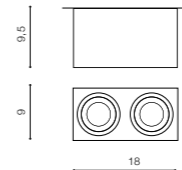

BRANT SQUARE

Exposed downlights

BRANT SQUARE

bulb not included

product code – look AZ	connect GU10 1x Max. 50W
metal / aluminium	
IP20	installation place
group energy label	inlet opening

COLOUR / NEW INDEX NO.

- ☐ WHITE (WH) **AZ2824**
- ☒ BLACK (BK) **AZ2825**

TILT 90°

BRANT 2 SQUARE

bulb not included

product code – look AZ	connect GU10 2x Max. 50W
metal / aluminium	
IP20	installation place
group energy label	inlet opening

COLOUR / NEW INDEX NO.

- ☐ WHITE (WH) **AZ2826**
- ☒ BLACK (BK) **AZ2827**

TILT 90°

BRANT SQUARE IP44

Exposed downlights

BRANT SQUARE IP44

bulb not included

product code – look AZ	connect GU10 1x Max. 50W
metal / aluminium	
IP44	installation place
group energy label	inlet opening

COLOUR / NEW INDEX NO.

- ☐ WHITE (WH) **AZ2822**
- ☒ BLACK (BK) **AZ2878**

TILT 90°

BRANT 2 SQUARE IP44

bulb not included

product code – look AZ	connect GU10 2x Max. 50W
metal / aluminium	
IP44	installation place
group energy label	inlet opening

COLOUR / NEW INDEX NO.

- ☐ WHITE (WH) **AZ2823**
- ☒ BLACK (BK) **AZ2879**

TILT 90°