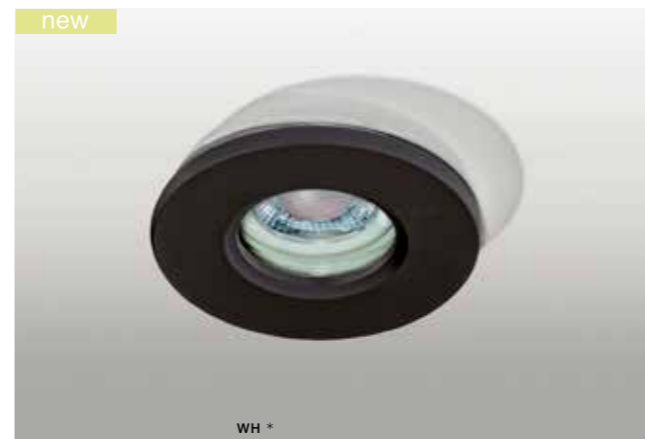

IKA ROUND IP65

bulb not included ☒

product code – look AZ	connect GU10 1x Max. 50W	
aluminium		
IP65	installation place	☒
group energy label	inlet opening Ø6,4cm	

COLOUR / NEW INDEX NO.

☒ WHITE (WH) **AZ2865**
☒ BLACK (BK) **AZ3017**