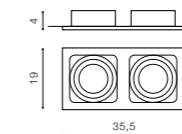

* - EXPLANATION SHORTCUT PAGE 2 (E)