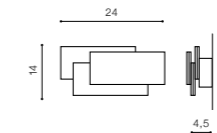

COLOUR / NEW INDEX NO.

- BLACK (BK) **AZ2198**
- WHITE (WH) **AZ2199**