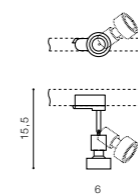

JERRY TRACK

Exposed downlights

JERRY TRACK

bulb not included ☒

product code – look AZ	connect 1x ES111 MAX 50W	☒
metal / aluminium		
IP20	installation place – track 3 x line	☒
group energy label	inlet opening	

COLOUR / NEW INDEX NO.

- ☐ WHITE (WH) **AZ2459**
- ☒ BLACK (BK) **AZ2458**

* - EXPLANATION SHORTCUT PAGE 2 (E)

JANE TRACK

Exposed downlights

JANE TRACK

bulb not included ☒

product code – look AZ	connect GU10 1x Max. 50W	☒
metal / aluminium		
IP20	installation place – track 3 x line	☒
group energy label	inlet opening	

COLOUR / NEW INDEX NO.

- ☐ WHITE (WH) **AZ2460**
- ☒ BLACK (BK) **AZ2457**

WH

BK