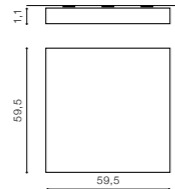

ALU *

PANEL FRAME

product code – look AZ	
aluminium	

COLOUR / NEW INDEX NO.

☐ ALUMINIUM (ALU) **AZ1314**