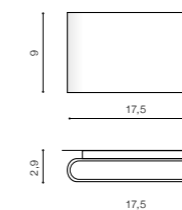

bulb not included

product code – look AZ	connect GU10 1x MAX 35W
aluminium	
IP54	installation place
group energy label	

COLOUR / NEW INDEX NO.

- ☒ DARK GREY (DGR) **AZ2176**
- ☐ WHITE (WH) **AZ2175**

bulb not included

product code – look AZ	connect GU10 2x MAX 35W
aluminium	
IP54	installation place
group energy label	

COLOUR / NEW INDEX NO.

- ☒ DARK GREY (DGR) **AZ2178**
- ☐ WHITE (WH) **AZ2177**

bulb integrated

product code – look AZ	LED 6W 3000K 340lm
aluminium	
IP54	installation place
group energy label	

COLOUR / NEW INDEX NO.

- ☒ DARK GREY (DGR) **AZ2180**
- ☐ WHITE (WH) **AZ2179**

bulb integrated

product code – look AZ	LED 10W 3000K 467lm
aluminium	
IP54	installation place
group energy label	

COLOUR / NEW INDEX NO.

- ☒ DARK GREY (DGR) **AZ2182**
- ☐ WHITE (WH) **AZ2181**