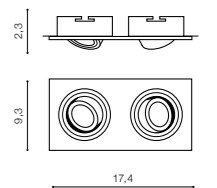

COLOUR / NEW INDEX NO.

- ALUMINIUM (ALU) **AZ2438**
- BLACK (BK) **AZ2437**
- WHITE (WH) **AZ2436**