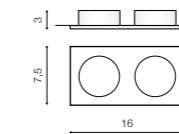

* - EXPLANATION SHORTCUT PAGE 2 (E)