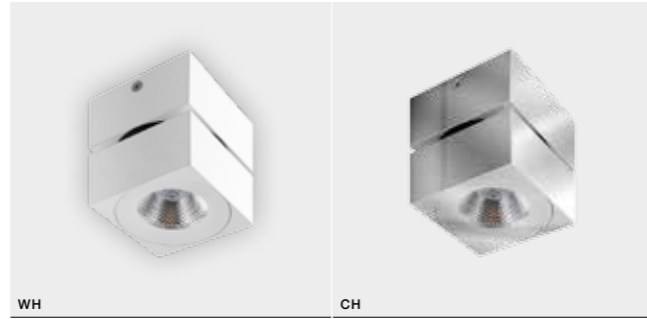

DIADO

Exposed downlights

DIADO

bulb integrated

product code – look AZ	LED 5W 3000K RA>80	
aluminium	360 lm	
IP20	installation place	
group energy label	inlet opening	

COLOUR / NEW INDEX NO.

- ☐ MATT WHITE (WH) **AZ1454**
- ☐ CHROME (CH) **AZ1453**