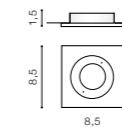

WH

ALU

* - EXPLANATION SHORTCUT PAGE 2 (E)