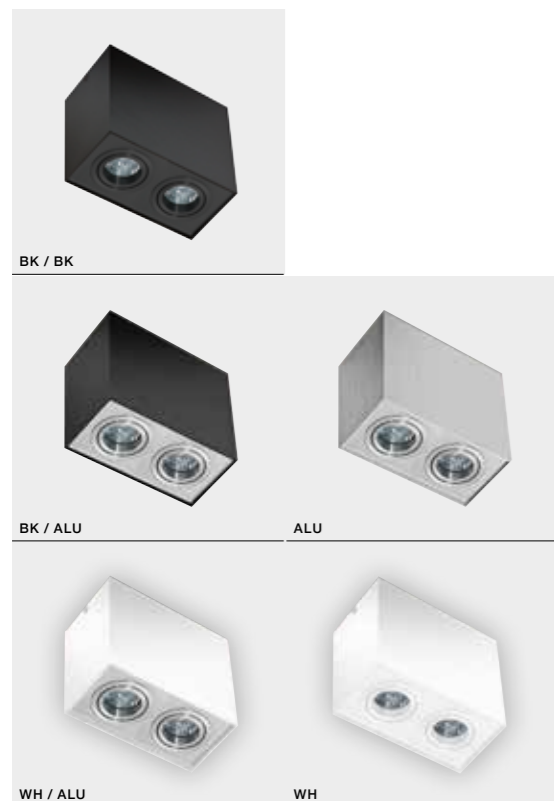

* - EXPLANATION SHORTCUT PAGE 2 (E)