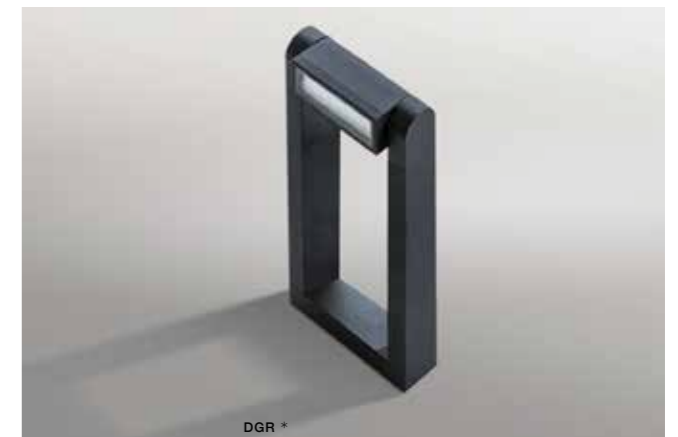

* - EXPLANATION SHORTCUT PAGE 2 (E)

FRAME WALL

bulb integrated

product code – look AZ	LED 8W 800lm IP54	
aluminium		
IP54	installation place	
group energy label		

COLOUR / NEW INDEX NO.

- DARK GREY (DGR) **AZ2132**
- BRIGHT GREY (BGR) **AZ2133**
- WHITE (WH) **AZ2134**