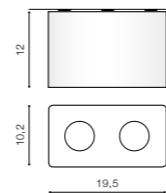

WH / CH *

NINO 4

bulb not included

product code – look AZ	connect GU10 4x Max.50W
metal / aluminium	
IP20	installation place
group energy label	inlet opening

COLOUR / NEW INDEX NO.

- BLACK / CHROME (BK / CH) **AZ0852**
- BLACK / ALUMINIUM (BK / ALU) **AZ1388**
- WHITE / CHROME (WH / CH) **AZ0851**
- WHITE / ALUMINIUM (WH / ALU) **AZ1387**