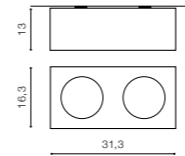

WH / WH *

PAULO 3 230V

bulb not included

product code – look AZ	Bulbs and connector types are shown on the pages 08-09
metal / aluminium	
IP20	installation place ☐
group energy label	inlet opening

COLOUR / NEW INDEX NO.

- ☒ BLACK / ALUMINIUM (BK / ALU) . . . **AZ0965**
- ☒ WHITE / ALUMINIUM (WH / ALU) . . . **AZ0964**
- ☒ WHITE / WHITE (WH / WH) **AZ1819**
- ☒ BLACK / BLACK (BK / BK) **AZ2884**