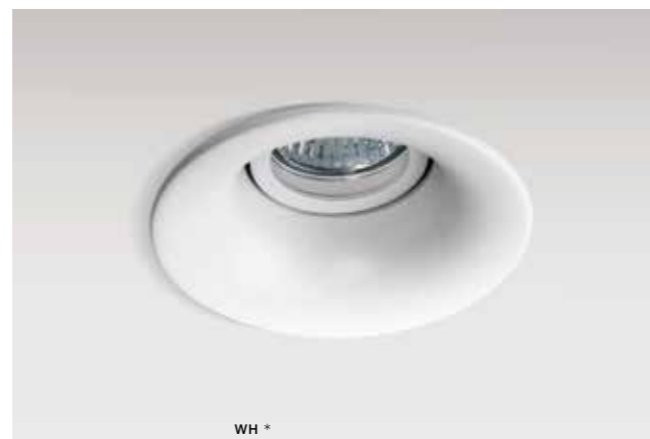

REMI

bulb not included ☐

product code – look AZ	connect MR16 1x Max.50W - included	☐
aluminium	connect GU10 1x Max.50W (option)	☐
IP20	installation place	☐
group energy label ☐	inlet opening	☐ Ø9cm

COLOUR / NEW INDEX NO.

☐ WHITE (WH) **AZ1363**

TILT 30°