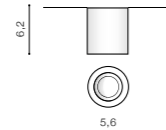

COLOUR / NEW INDEX NO.

- ☐ WHITE (WH) **AZ2784**
- ☒ BLACK (BK) **AZ2785**

* - EXPLANATION SHORTCUT PAGE 2 (E)