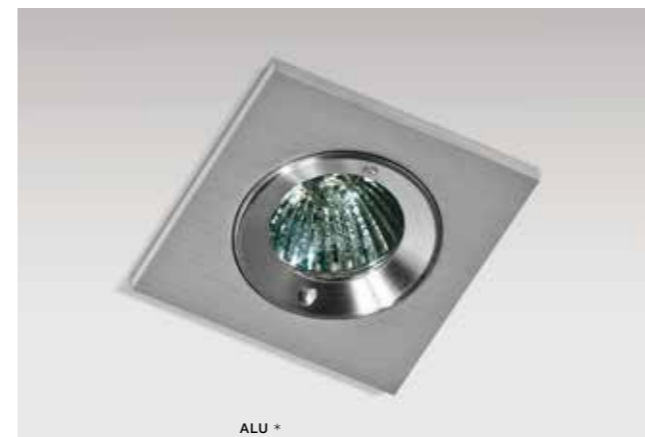

WH

ALU *

PABLO

bulb not included ☒

product code – look AZ	connect MR16 1x Max.50W - included ☒
metal / aluminium	connect GU10 1x Max.50W (option) ☒
IP54	installation place ☒
group energy label ☒	inlet opening ☒ Ø 6cm

COLOUR / NEW INDEX NO.

- ☐ ALUMINIUM (ALU) **AZ1015**
- ☐ WHITE (WH) **AZ0817**