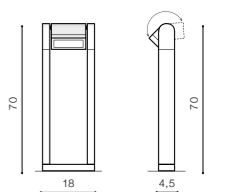

COLOUR / NEW INDEX NO.

- DARK GREY (DGR) **AZ2130**
- BRIGHT GREY (BGR) **AZ2131**