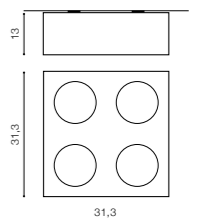

* - EXPLANATION SHORTCUT PAGE 2 (E)