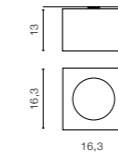

PAULO 3 12V

bulb not included

product code – look AZ	connect G53 QR 111 3x12V
metal / aluminium	driver 12 V included
IP20	installation place
group energy label	inlet opening

COLOUR / NEW INDEX NO.

- ☒ BLACK / ALUMINIUM (BK / ALU) . . . **AZ1262**
- ☒ WHITE / ALUMINIUM (WH / ALU) . . . **AZ1263**
- ☒ WHITE / WHITE (WH / WH) **AZ1797**
- ☒ BLACK / BLACK (BK / BK) **AZ2886**