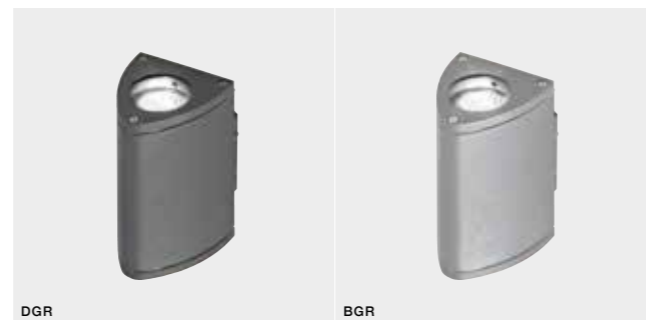

COLOUR / NEW INDEX NO.

- DARK GREY (DGR) **AZ0777**
- BRIGHT GREY (BGR) **AZ0889**

* - EXPLANATION SHORTCUT PAGE 2 (E)

TONIO

bulb not included

product code – look AZ	connect GU10 1x Max.50W	<input type="checkbox"/>
metal / aluminium		
IP54	installation place	<input type="checkbox"/>
group energy label <input type="checkbox"/>	inlet opening	