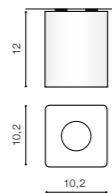

WH / CH *

NINO 2

bulb not included

product code – look AZ	connect GU10 2x Max.50W
metal / aluminium	
IP20	installation place
group energy label	inlet opening

COLOUR / NEW INDEX NO.

- BLACK / ALUMINIUM (BK / ALU) **AZ1385**
- WHITE / CHROME (WH / CH) **AZ0737**
- WHITE / ALUMINIUM (WH / ALU) **AZ1386**