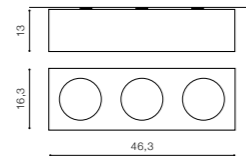

WH / WH *

PAULO 4 230V

bulb not included

product code – look AZ	Bulbs and connector types are shown on the pages 08-09
metal / aluminium	
IP20	installation place ☐
group energy label	inlet opening

COLOUR / NEW INDEX NO.

- ☒ BLACK / ALUMINIUM (BK / ALU) . . . **AZ0968**
- ☒ WHITE / ALUMINIUM (WH / ALU) . . . **AZ0966**
- ☒ WHITE / WHITE (WH / WH) **AZ1820**
- ☒ BLACK / BLACK (BK / BK) **AZ2887**