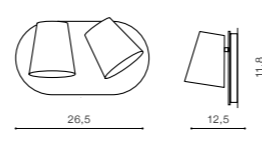

RAMONA 2

bulb integrated

product code – look AZ	LED 2X 6W 3000K 500lm	
aluminium		
IP20	installation place	
group energy label		

COLOUR / NEW INDEX NO.

- ☐ WHITE (WH) **AZ2429**