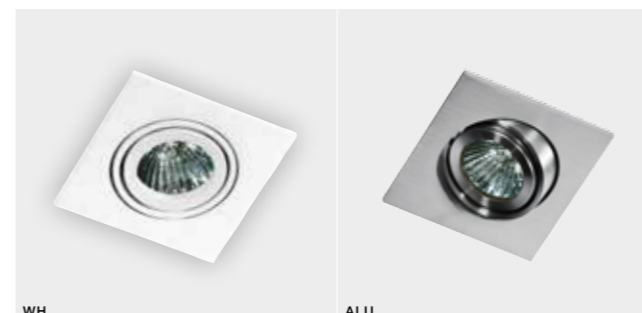

CARLO

bulb not included

product code – look AZ	connect MR16 1x Max.50W - included
metal / aluminium	connect GU10 1x Max.50W (option)
IP20	installation place
group energy label	inlet opening Ø 7,7cm

COLOUR / NEW INDEX NO.

- ☐ ALUMINIUM (ALU) **AZ0804**
- ☐ WHITE (WH) **AZ0805**

EDITTA

bulb not included

product code – look AZ	connect MR16 1x Max.50W - included
metal / aluminium	connect GU10 1x Max.50W (option)
IP20	installation place
group energy label	inlet opening Ø 7,7cm

COLOUR / NEW INDEX NO.

- ☐ ALUMINIUM (ALU) **AZ0806**
- ☐ WHITE (WH) **AZ0807**

WH

ALU

* - EXPLANATION SHORTCUT PAGE 2 (E)