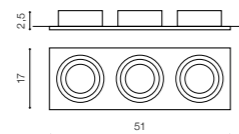

COLOUR / NEW INDEX NO.

- ☐ ALUMINIUM (ALU) **AZ0773**
- ☒ BLACK / ALUMINIUM (BK / ALU) **AZ0775**
- ☐ WHITE (WH) **AZ0774**

BK / ALU *

SISTO 1

bulb not included

product code – look AZ	connect AR111 1x Max.50W (not inc.)
metal / aluminium	
IP20	installation place
group energy label	inlet opening 16x16cm

COLOUR / NEW INDEX NO.

- ☐ ALUMINIUM (ALU) **AZ0793**
- ☒ WHITE / BLACK (WH/BK) **AZ1446**
- ☒ BLACK / BLACK (BK/BK) **AZ2810**