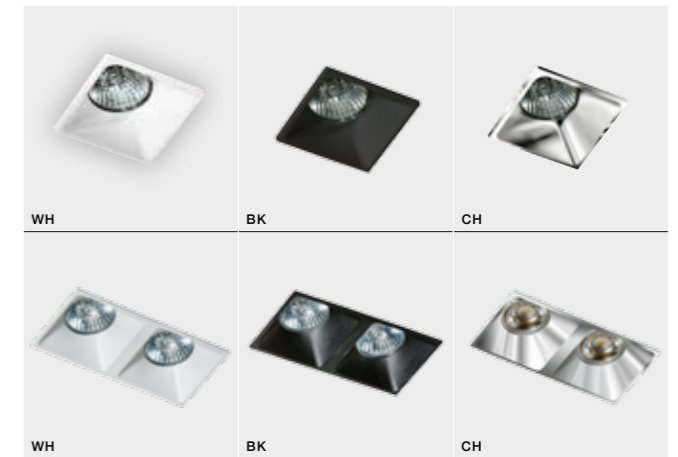

bulb not included

product code – look AZ	connect MR16 1x Max.50W - included
metal / aluminium	connect GU10 1x Max.50W (option)
IP20	installation place
group energy label	inlet opening 7,5x7,5cm

COLOUR / NEW INDEX NO.

- ☐ ALUMINIUM (ALU) **AZ0795**
- ☒ BLACK (BK) **AZ0797**
- ☐ WHITE (WH) **AZ0796**

bulb not included

product code – look AZ	connect MR16 3x Max.50W - included
metal / aluminium	connect GU10 3x Max.50W (option)
IP20	installation place
group energy label	inlet opening 7,5x23,7cm

COLOUR / NEW INDEX NO.

- ☐ ALUMINIUM (ALU) **AZ0801**
- ☒ BLACK (BK) **AZ0803**
- ☐ WHITE (WH) **AZ0802**

* - EXPLANATION SHORTCUT PAGE 2 (E)

bulb not included

product code – look AZ	connect MR16 2x Max.50W - included
metal / aluminium	connect GU10 2x Max.50W (option)
IP20	installation place
group energy label	inlet opening 7,5x15,8cm

COLOUR / NEW INDEX NO.

- ☐ ALUMINIUM (ALU) **AZ0798**
- ☒ BLACK (BK) **AZ0800**
- ☐ WHITE (WH) **AZ0799**

bulb not included

product code – look AZ	connect MR16 1x Max.50W - included
metal / aluminium	connect GU10 1x Max.50W (option)
IP20	installation place
group energy label	inlet opening 6,5x6,5cm

COLOUR / NEW INDEX NO.

- ☐ WHITE (WH) **AZ0760**
- ☒ BLACK (BK) **AZ1278**
- ☒ CHROME (CH) **AZ1718**

bulb not included

product code – look AZ	connect MR16 2x Max.50W - included
metal / aluminium	connect GU10 2x Max.50W (option)
IP20	installation place
group energy label	inlet opening 6,5x14,5cm

COLOUR / NEW INDEX NO.

- ☐ WHITE (WH) **AZ1719**
- ☒ BLACK (BK) **AZ1720**
- ☒ CHROME (CH) **AZ1749**