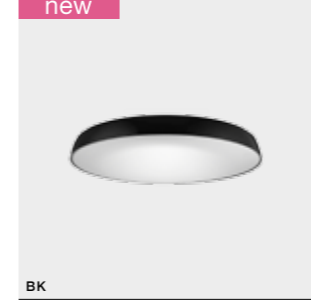

COLOUR / NEW INDEX NO.

- WHITE (WH) **AZ2739**
- GREY (GR) **AZ2742**
- BLACK (BK) **AZ2744**

* - EXPLANATION SHORTCUT PAGE 2 (E)

WH

GR

BK

WH

GR