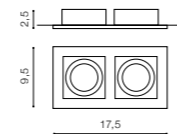

PIO

bulb not included

product code – look AZ	connect MR16 1x Max.50W - included
metal / aluminium	connect GU10 1x Max.50W (option)
IP20	installation place
group energy label	inlet opening 6,5x6,5cm

COLOUR / NEW INDEX NO.

- ☐ WHITE (WH) **AZ0760**
- ☒ BLACK (BK) **AZ1278**
- ☒ CHROME (CH) **AZ1718**