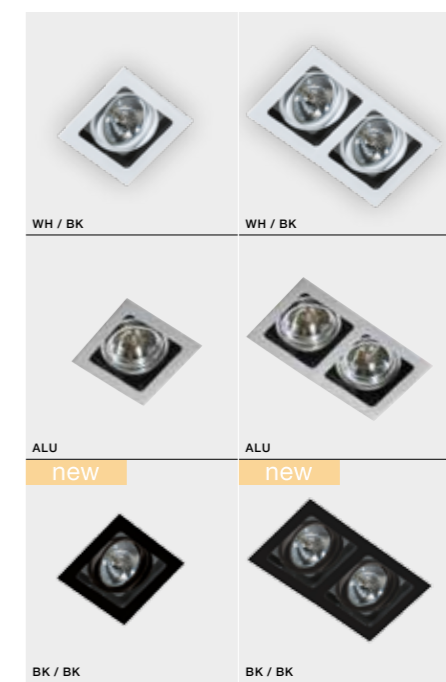

BK / BK *

SISTO 2

bulb not included

product code – look AZ	connect AR111 2x Max.50W (not inc.)
metal / aluminium	
IP20	installation place
group energy label	inlet opening 32x16cm

COLOUR / NEW INDEX NO.

- ☐ ALUMINIUM (ALU) **AZ0794**
- ☒ WHITE / BLACK (WH/BK) **AZ1447**
- ☒ BLACK/BLACK (BK/BK) **AZ2809**