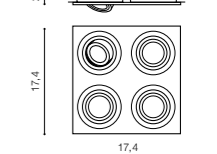

COLOUR / NEW INDEX NO.

- ALUMINIUM (ALU) **AZ2444**
- BLACK (BK) **AZ2443**
- WHITE (WH) **AZ2442**