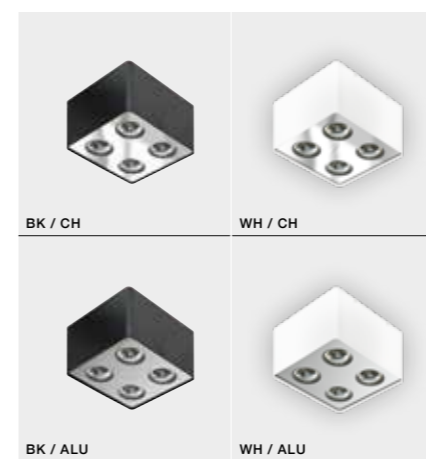

NINO 1

bulb not included

product code – look AZ	connect GU10 1x Max.50W
metal / aluminium	
IP20	installation place
group energy label	inlet opening

COLOUR / NEW INDEX NO.

- BLACK / CHROME (BK / CH) **AZ0736**
- BLACK / ALUMINIUM (BK / ALU) **AZ1383**
- WHITE / CHROME (WH / CH) **AZ0735**
- WHITE / ALUMINIUM (WH / ALU) **AZ0598**

NINO 2

bulb not included

product code – look AZ	connect GU10 2x Max.50W
metal / aluminium	
IP20	installation place
group energy label	inlet opening

COLOUR / NEW INDEX NO.

- BLACK / ALUMINIUM (BK / ALU) **AZ1385**
- WHITE / CHROME (WH / CH) **AZ0737**
- WHITE / ALUMINIUM (WH / ALU) **AZ1386**

NINO 4

bulb not included

product code – look AZ	connect GU10 4x Max.50W
metal / aluminium	
IP20	installation place
group energy label	inlet opening

COLOUR / NEW INDEX NO.

- BLACK / CHROME (BK / CH) **AZ0852**
- BLACK / ALUMINIUM (BK / ALU) **AZ1388**
- WHITE / CHROME (WH / CH) **AZ0851**
- WHITE / ALUMINIUM (WH / ALU) **AZ1387**

* - EXPLANATION SHORTCUT PAGE 2 (E)