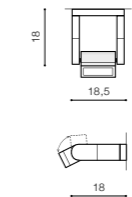

FRAME SPIKE

bulb integrated

product code – look AZ	LED 8W 800lm IP54	
aluminium		
IP54	installation place	
group energy label		

COLOUR / NEW INDEX NO.

- DARK GRAY (DGR) **AZ2128**
- BRIGHT GREY (BGR) **AZ2129**