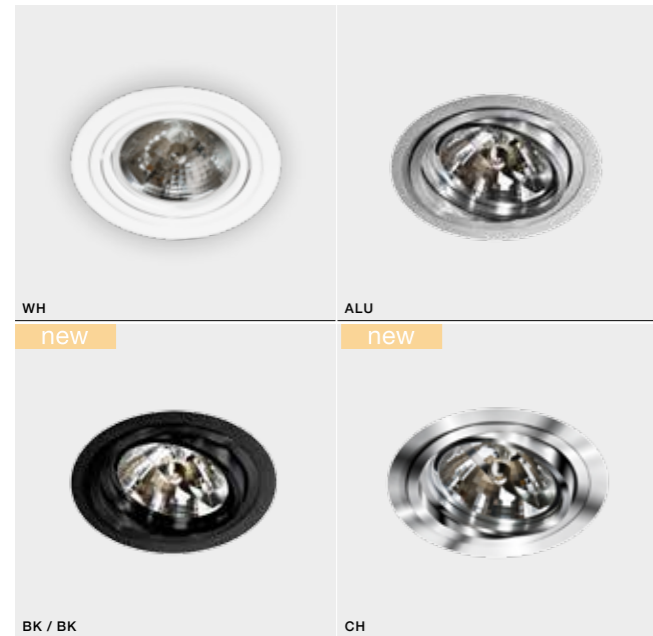

WH

ALU

new

new

BK / BK

CH