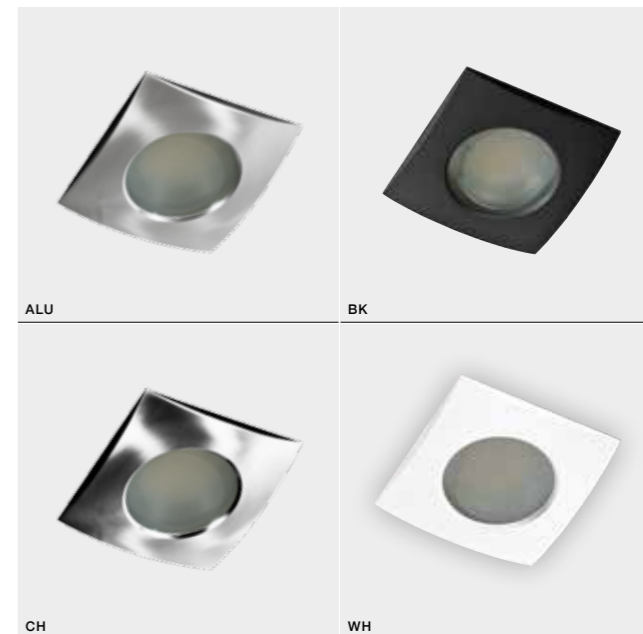

EMILIO

Downlights

EMILIO

bulb not included

product code - look AZ	connect MR16 1x Max.50W - included
metal / aluminium	connect GU10 1x Max.50W (option)
IP54	installation place
group energy label	inlet opening Ø 7cm

COLOUR / NEW INDEX NO.

- ALUMINIUM (ALU) **AZ0810**
- BLACK (BK) **AZ0809**
- WHITE (WH) **AZ0871**
- CHROME (CH) **AZ0808**

* - EXPLANATION SHORTCUT PAGE 2 (E)

EZIO

Downlights

EZIO

bulb not included

product code - look AZ	connect MR16 1x Max.50W - included
metal / aluminium	connect GU10 1x Max.50W (option)
IP54	installation place
group energy label	inlet opening Ø 6cm

COLOUR / NEW INDEX NO.

- ALUMINIUM (ALU) **AZ0811**
- BLACK (BK) **AZ0812**
- WHITE (WH) **AZ0813**
- CHROME (CH) **AZ1051**