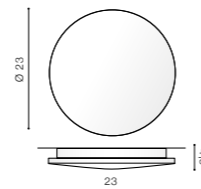

* - EXPLANATION SHORTCUT PAGE 2 (E)