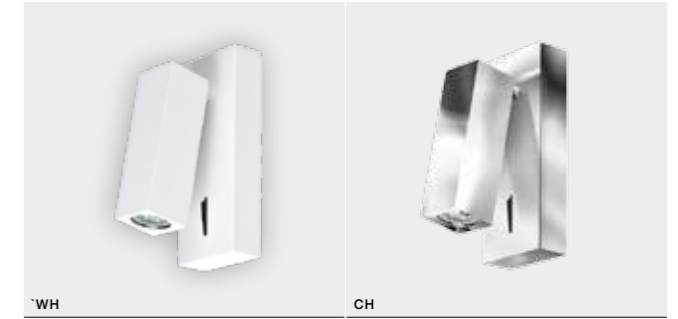

- WHITE (WH). **AZ2446**
- CHROME (CH). **AZ2445**

WARRANTY
5 YEARS
INTEGRATED
LED

VERONICA

bulb integrated

product code – look AZ	LED 1x 3W 3000K	
metal / aluminium		
IP44	installation place	
group energy label	150 lm	