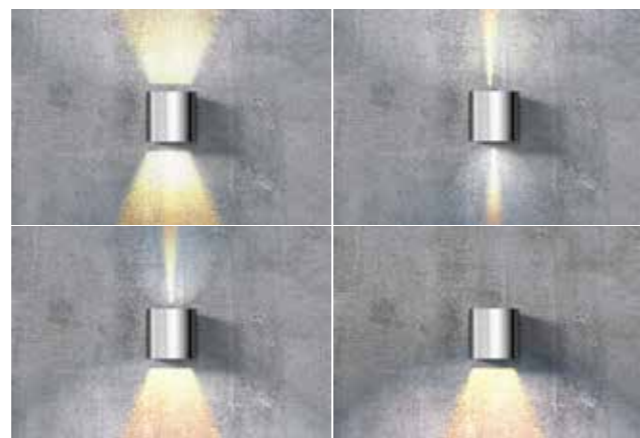

COLOUR / NEW INDEX NO.

- BRIGHT GRAY (BGR) **AZ2188**
- DARK GRAY (DGR) **AZ2189**
- WHITE (WH) – **AZ2190**

FOUR ADJUSTABLE LIGHT ANGLE TILT 90°