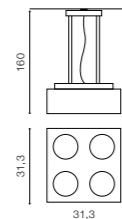

COLOUR / NEW INDEX NO.

- ☒ BLACK / ALUMINIUM (BK / ALU) . . . **AZ1265**
- ☒ WHITE / ALUMINIUM (WH / ALU) . . . **AZ1267**
- ☒ WHITE / WHITE (WH / WH) **AZ1800**
- ☒ BLACK / BLACK (BK / BK) **AZ2890**

* - EXPLANATION SHORTCUT PAGE 2 (E)