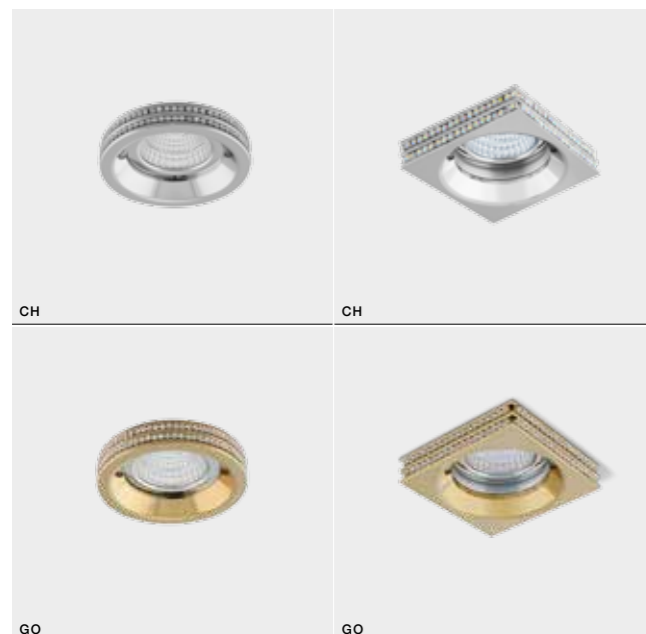

COLOUR / NEW INDEX NO.

- ☒ GOLD (GO) **AZ1461**
- ☒ CHROME (CH) **AZ1460**

* - EXPLANATION SHORTCUT PAGE 2 (E)