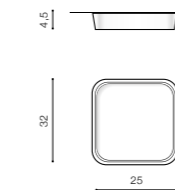

PIENZA DIMM 4000K

bulb integrated

product code – look AZ	LED 24W 1900lm 4000K dimm	
acryl / aluminium		
IP20	installation place	
group energy label	inlet opening	

COLOUR / NEW INDEX NO.

- ☐ WHITE (WH) **AZ2718**
- ☐ GREY (GR) **AZ2720**
- ☒ BLACK (BK) **AZ2722**