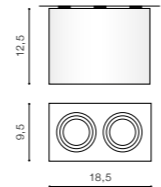

* - EXPLANATION SHORTCUT PAGE 2 (E)