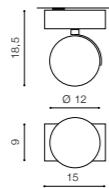

MAX 12V / MAX 230V

Exposed downlights

MAX 1 12V

bulb not included

product code – look AZ	connect 1x QR111 MAX 50W	
aluminium	dimer driver 12V – included	
IP20	installation place	
group energy label	inlet opening	

COLOUR / NEW INDEX NO.

WHITE / BLACK (WH / BK) **AZ1372**

MAX 2 12V

bulb not included

product code – look AZ	connect 2x QR111 MAX 50W	
aluminium	dimer driver 12V – included	
IP20	installation place	
group energy label	inlet opening	

COLOUR / NEW INDEX NO.

WHITE / BLACK (WH / BK) **AZ1375**

* - EXPLANATION SHORTCUT PAGE 2 (E)

MAX 12V / MAX 230V

Exposed downlights