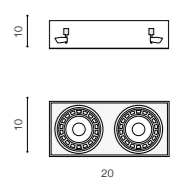

COLOUR / NEW INDEX NO.

- BLACK / BLACK (BK /BK) **AZ2935**
- WHITE / WHITE (WH /WH) **AZ2934**

TILT 90°