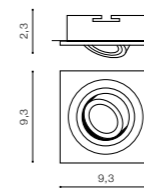

CARO R

bulb not included

product code – look AZ	connect GU10 1x Max. 40W
metal / aluminium	
IP20	installation place
group energy label	inlet opening Ø 7cm

COLOUR / NEW INDEX NO.

- ALUMINIUM (ALU) **AZ2432**
- BLACK (BK) **AZ2431**
- WHITE (WH) **AZ2430**

* - EXPLANATION SHORTCUT PAGE 2 (E)

CARO SQUARE

bulb not included

product code – look AZ	connect GU10 1x Max. 40W
metal / aluminium	
IP20	installation place
group energy label	inlet opening Ø 8cm

COLOUR / NEW INDEX NO.

- ALUMINIUM (ALU) **AZ2435**
- BLACK (BK) **AZ2434**
- WHITE (WH) **AZ2433**

CARO 3 SQUARE

bulb not included

product code – look AZ	connect GU10 3x Max. 40W
metal / aluminium	
IP20	installation place
group energy label	inlet opening 8x24 cm

COLOUR / NEW INDEX NO.

- ALUMINIUM (ALU) **AZ2441**
- BLACK (BK) **AZ2440**
- WHITE (WH) **AZ2439**

CARO 2 SQUARE

bulb not included

product code – look AZ	connect GU10 2x Max. 40W
metal / aluminium	
IP20	installation place
group energy label	inlet opening 8x16 cm

COLOUR / NEW INDEX NO.

- ALUMINIUM (ALU) **AZ2438**
- BLACK (BK) **AZ2437**
- WHITE (WH) **AZ2436**

CARO 4 SQUARE

bulb not included

product code – look AZ	connect GU10 4x Max. 40W
metal / aluminium	
IP20	installation place
group energy label	inlet opening 16x16 cm

COLOUR / NEW INDEX NO.

- ALUMINIUM (ALU) **AZ2444**
- BLACK (BK) **AZ2443**
- WHITE (WH) **AZ2442**