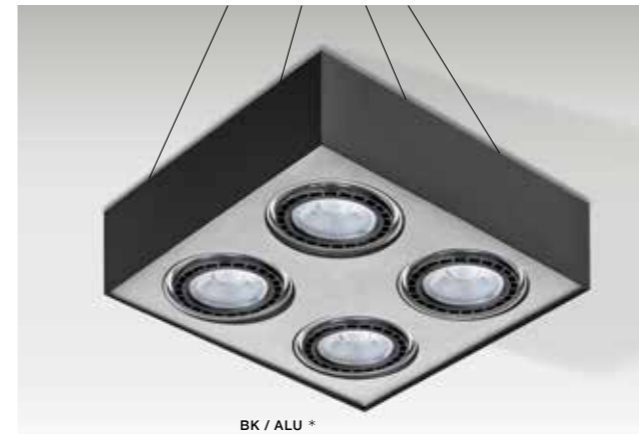

BK / ALU WH / ALU

BK / ALU *

PAULO 4 PENDANT 230V

bulb not included

product code – look AZ	Bulbs and connector types are shown on the pages 08-09
metal / aluminium	
IP20	installation place ☐
group energy label	inlet opening

COLOUR / NEW INDEX NO.

- ☒ BLACK / ALUMINIUM (BK / ALU) . . . **AZ1916**
- ☒ WHITE / ALUMINIUM (WH / ALU) . . . **AZ0969**
- ☒ WHITE / WHITE (WH / WH) **AZ1911**
- ☒ BLACK / BLACK (BK / BK) **AZ2889**