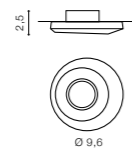

* - EXPLANATION SHORTCUT PAGE 2 (E)