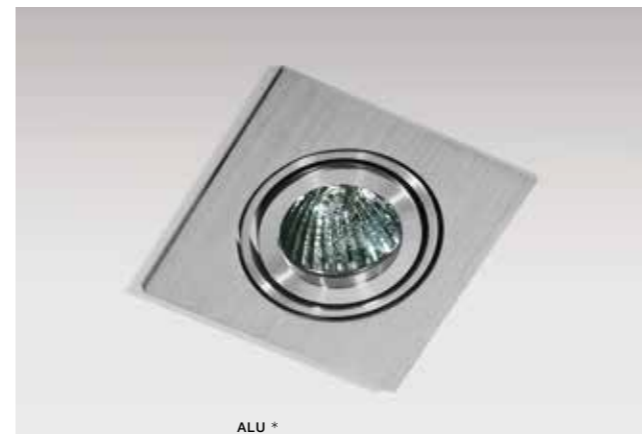

COLOUR / NEW INDEX NO.

- ALUMINIUM (ALU) **AZ0804**
- WHITE (WH) **AZ0805**

WH

ALU

EDITTA

bulb not included

product code – look AZ	connect MR16 1x Max.50W - included
metal / aluminium	connect GU10 1x Max.50W (option)
IP20	installation place
group energy label	inlet opening Ø 7,7cm