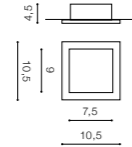

* - EXPLANATION SHORTCUT PAGE 2 (E)