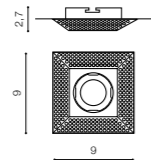

GO *

PIRAMIDE XL

bulb not included

product code – look AZ	connect GU10 1x Max 50W - included
aluminium / crystal	connect MR16 1x Max 50W (option)
IP20	installation place
group energy label	inlet opening Ø 7,0cm