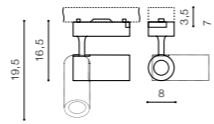

TRACK SET (1m, 1.5m, 2m) WITH THE END POWER + END CAP (ALL INCLUDED)

- ☐ TRACK SET 1m (BLACK) **AZ2987**
- ☐ TRACK SET 1m (WHITE) **AZ2991**
- ☐ TRACK SET 1,5m (BLACK) **AZ3001**
- ☐ TRACK SET 1,5m (WHITE) **AZ3002**
- ☐ TRACK SET 2m (BLACK) **AZ2992**
- ☐ TRACK SET 2m (WHITE) **AZ2988**