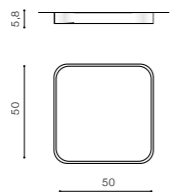

QUADRO 50 CCT LED (2700 ÷ 6500K)

Exposed downlights

product code - look AZ	LED 60W 5600lm	
acryl / metal	2700K-6500K dimm	
IP20	installation place	
group energy label	inlet opening	

COLOUR / NEW INDEX NO.

- SILVER (SL) **AZ2758**
- BLACK (BK) **AZ2759**
- GOLD (GO) **AZ2760**

* - EXPLANATION SHORTCUT PAGE 2 (E)

SONA CCT LED (2700 ÷ 6500K)

Exposed downlights

product code - look AZ	LED 45W 3600lm	
metal / PC	3000 ÷ 6500K dimm	
IP20	installation place	
group energy label	inlet opening	

COLOUR / NEW INDEX NO.

- WHITE (WH) **AZ2761**
- BLACK (BK) **AZ2762**

product code - look AZ	LED 45W 3600lm	
metal / PC	3000 ÷ 6500K dimm	
IP20	installation place	
group energy label	inlet opening	

COLOUR / NEW INDEX NO.

- WHITE (WH) **AZ2763**
- BLACK (BK) **AZ2764**