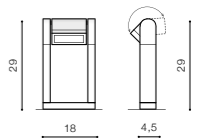

FRAME WALL

bulb integrated

product code – look AZ	LED 8W 800lm IP54	
aluminium		
IP54	installation place	
group energy label		

COLOUR / NEW INDEX NO.

- DARK GREY (DGR) **AZ2132**
- BRIGHT GREY (BGR) **AZ2133**
- WHITE (WH) **AZ2134**

FRAME SPIKE

bulb integrated

product code – look AZ	LED 8W 800lm IP54	
aluminium		
IP54	installation place	
group energy label		

COLOUR / NEW INDEX NO.

- DARK GRAY (DGR) **AZ2128**
- BRIGHT GREY (BGR) **AZ2129**

FRAME 70

bulb integrated

product code – look AZ	LED 8W 800lm IP54	
aluminium		
IP54	installation place	
group energy label		

COLOUR / NEW INDEX NO.

- DARK GREY (DGR) **AZ2130**
- BRIGHT GREY (BGR) **AZ2131**