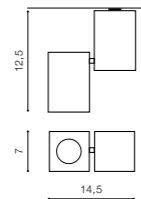

WHITE / BLACK (WH / BK) **AZ0791**

TILT 340°

WH / BK *

FLAVIO 2

bulb not included

product code – look AZ	connect GU10 2x Max.50W
metal / aluminium	
IP20	installation place
group energy label	inlet opening

COLOUR / NEW INDEX NO.