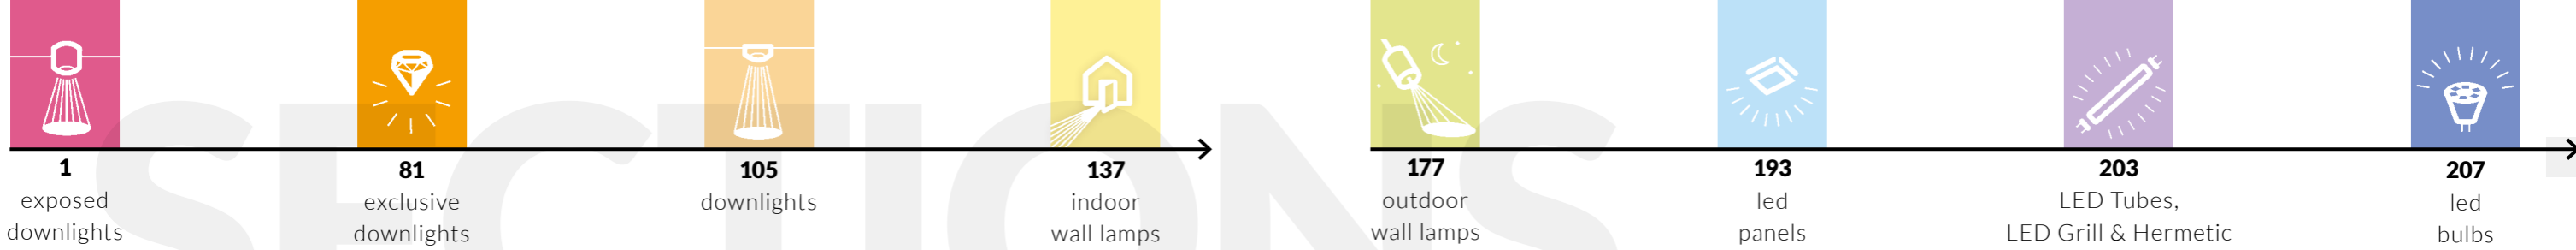

NAME

product code – look AZ	connect MR16 1x Max.50W (incl.)	bulb included ☐
metal / aluminium	connect GU10 1x Max.50W (opt.) ⁴	☐
P20	installation place ⁵	☐
group energy label ^{EE 2}	inlet opening ⁶	☐ Ø5cm

COLOUR / NEW INDEX NO.

- WHITE (WH) **AZ2222**
- BLACK (BK) **AZ3333**
- CHROME (CH) **AZ4444**

READING INTRODUCTION

A product name	B product Code Where to find? Product codes are written after each color	C material Material for Bodylamp & Shapes	D protection class degree of protection for electrical devices against dust, moisture and water IP66 protection against ingress of dust, protection against powerful water jets or splashing of water from any direction IP54 protection against the ingress of dust in quantities that would interfere with operation, protection against drops of rain falling at any angle IP44 protection against solid objects (fine tools and wires to 1mm), protection against drops falling at any angle, from all sides (rain) IP20 protection against accidental touch, lack of security moisture	E group energy label see detailed information on page 217 ^{EE 1} EE1 picture page 217 A ^{EE 2} EE2 picture page 217 B ^{EE 3} EE3 picture page 217 C ^{EE 4} EE4 picture page 217 D ^{EE 5} EE5 picture page 217 E ^{EE 6} EE6 picture page 217 F ^{EE 7} EE7 picture page 217 G ^{EE 8} EE8 picture page 217 H	F colour BK – BLACK BCH – BLACK CHROME WH – WHITE CH – CHROME AL – ALUMINIUM GO – GOLD BR – BROWN CO – CONCRETE COO – COPPER ST – STEEL AM – AMBER OL – OLIVE CHA – CHAMPAGNE AST – ANODISED STEEL ABR – ANODISED BROWN AGO – ANODISED GOLD ACO – ANODISED COPPER	G other information ☐ bulb included ☐ bulb not included ☐ bulb integrated	H bulb type 2D bulb - PL-L - T5 - E14 - E27 - G24 - G9 - AR111 - ES111 230V - MR16 - GU10 - LED 2 number of bulbs 3 maximum lamp watt (W) 4 not included in the price of the purchased lamp	I Installation 5 installation place ☐ ceiling surface mounted ☐ wall surface mounted ☐ pendant 6 the shape and size of the inlet opening (dimensions are in centimeters) ☐ round hole (cm) ☐ square hole (cm) ☐ rectangular hole (cm)	J dimensional drawing 7 technical drawing view (dimensions are in centimeters) 8 side view 9 top view 10 range of adjustment of the reflector - reflector tilt - reflector rotation