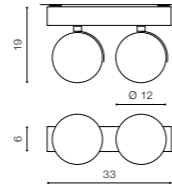

COLOUR / NEW INDEX NO.

- WHITE (WH) **AZ1369**
- BLACK (BK) **AZ1368**
- CHROME (CH) **AZ1751**

JERRY 3 12V

bulb not included

product code – look AZ	connect QR111 3x Max. 50W	
aluminium	dimer driver 12V – included	
IP20	installation place	
group energy label	inlet opening