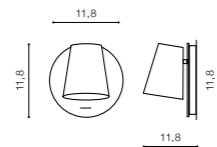

RAMONA 2 SWITCH

bulb integrated

product code – look AZ	LED 2X 6W 3000K 500lm	
aluminium		
IP20	installation place	
group energy label		

COLOUR / NEW INDEX NO.

- ☐ SAND WHITE (WH) **AZ2564**
- ☒ SAND BLACK (BK) **AZ2563**