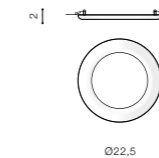

LINDA 30 3000K/4000K

bulb integrated

product code – look AZ	LED 24W 3000K RA>90 2010lm	LED
aluminium	LED 24W 4000K RA>90 2100lm	
IP20	installation place	
group energy label	inlet opening	

COLOUR / NEW INDEX NO.

- ☐ 3000K WHITE (WH) **AZ2248**
- ☐ 3000K CHROME (CH) **AZ2250**
- ☐ 4000K WHITE (WH) **AZ2249**
- ☐ 4000K CHROME (CH) **AZ2251**