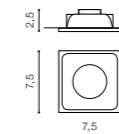

PIO 2

bulb not included

product code – look AZ	connect MR16 2x Max.50W - included
metal / aluminium	connect GU10 2x Max.50W (option)
IP20	installation place
group energy label	inlet opening 6,5x14,5cm

COLOUR / NEW INDEX NO.

- ☐ WHITE (WH) **AZ1719**
- ☒ BLACK (BK) **AZ1720**
- ☒ CHROME (CH) **AZ1749**