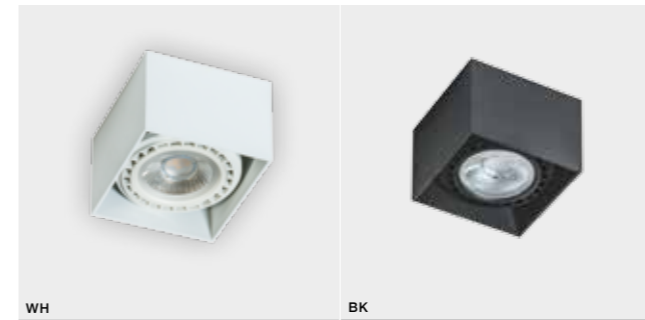

* - EXPLANATION SHORTCUT PAGE 2 (E)