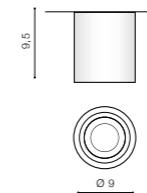

BRANT bulb not included

product code – look AZ	connect GU10 1x Max. 50W
metal / aluminium	
IP20	installation place
group energy label	inlet opening

COLOUR / NEW INDEX NO.

- BLACK (BK) **AZ2819**
- WHITE (WH) **AZ2818**

BRANT 2 bulb not included

product code – look AZ	connect GU10 2x Max. 50W
metal / aluminium	
IP20	installation place
group energy label	inlet opening

COLOUR / NEW INDEX NO.

- BLACK (BK) **AZ2821**
- WHITE (WH) **AZ2820**

BRANT IP44 bulb not included

product code – look AZ	connect GU10 1x Max. 50W
metal / aluminium	
IP44	installation place
group energy label	inlet opening

COLOUR / NEW INDEX NO.

- CHROME (CH) **AZ2691**
- WHITE (WH) **AZ2690**

BRANT 2 IP44 bulb not included

product code – look AZ	connect GU10 2x Max. 50W
metal / aluminium	
IP44	installation place
group energy label	inlet opening

COLOUR / NEW INDEX NO.

- CHROME (CH) **AZ2817**
- WHITE (WH) **AZ2816**