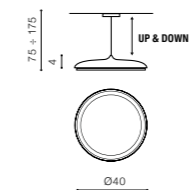

COLOUR / NEW INDEX NO.

- BLACK (BK) **AZ2752**
- COPPER (COO) **AZ2754**
- CHROME (CH) **AZ2756**

SATURNIA 40 3000K

bulb integrated

product code - look AZ	LED 30W 1800lm 3000K	
acryl / metal		
IP20	installation place	
group energy label	inlet opening	

COLOUR / NEW INDEX NO.

- BLACK (BK) **AZ2753**
- COPPER (COO) **AZ2755**
- CHROME (CH) **AZ2757**