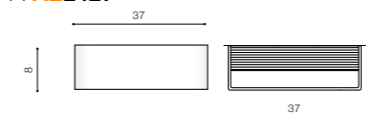

COLOUR / NEW INDEX NO.

- ☐ WHITE (WH) **AZ2427**