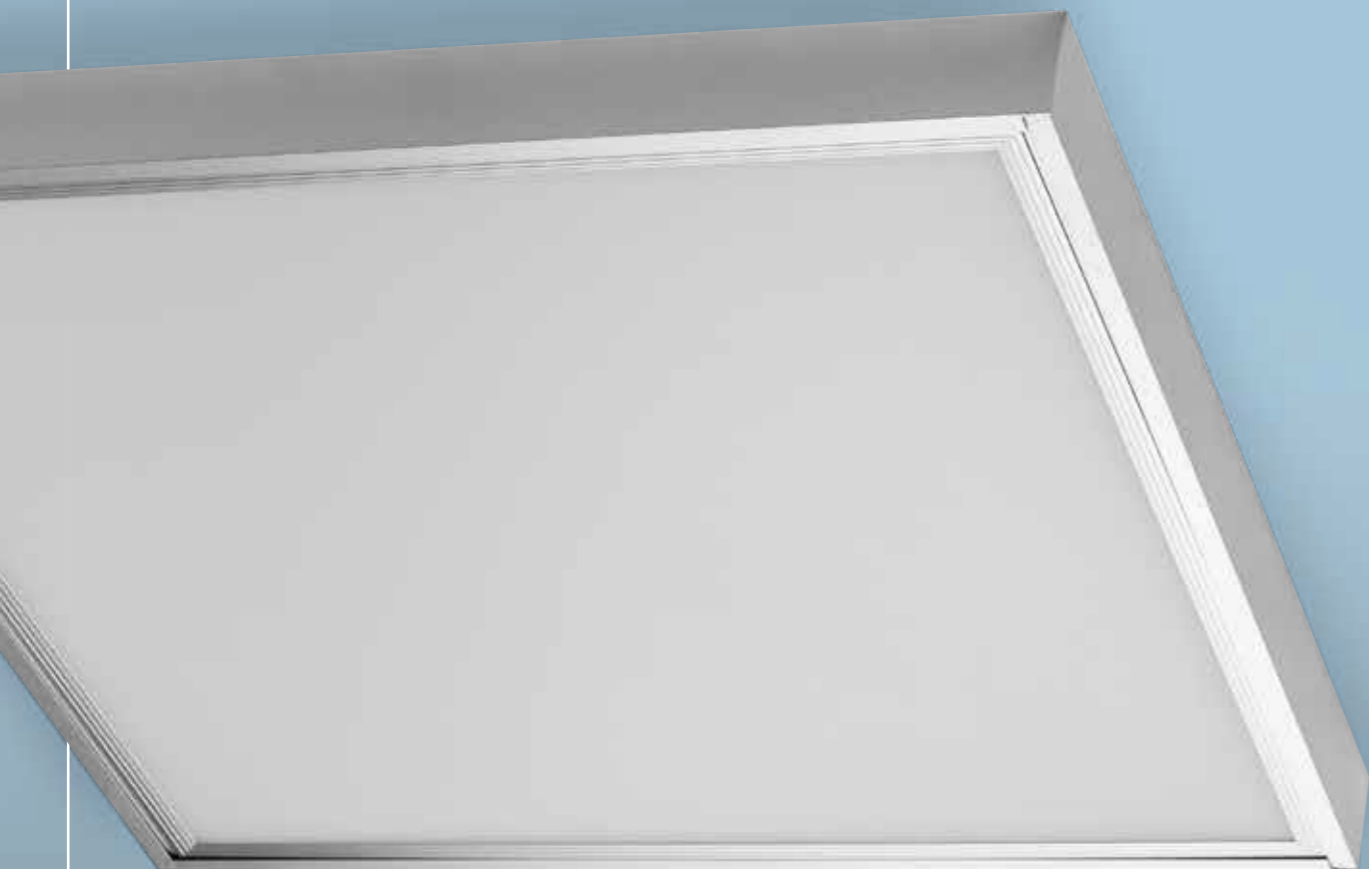

LED PANELS

LED panels

- 194 PANEL 60
- 196 SLIM SQUARE
- 199 SLIM ROUND
- 200 LINDA
- 201 LINDA

WH / ALU *

PANEL 60 3000K ALU TOP

bulb integrated

product code – look AZ	LED 40W, 4400 - 4600LM	
aluminium / acryl		
IP20	installation place	
group energy label	inlet opening	