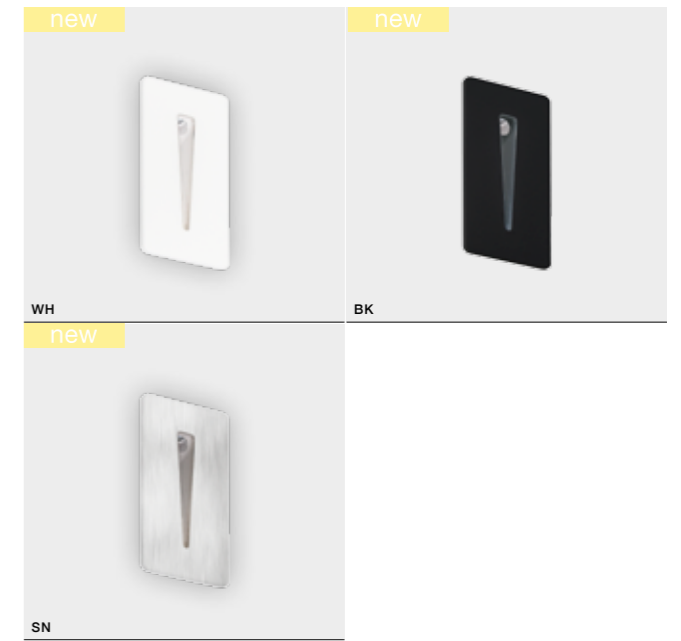

bulb integrated

product code – look AZ	LED 1W 85lm 3000K	
acryl / aluminium	Transformer 230V – included	
IP20	installation place	
group energy label	inlet opening	Ø 4cm

COLOUR / NEW INDEX NO.

- BLACK (BK) **AZ2765**
- WHITE (WH) **AZ2766**
- NICKEL (NI) **AZ2767**

bulb integrated

product code – look AZ	LED 2W 170lm 3000K	
acryl / aluminium	Transformer 230V – included	
IP20	installation place	
group energy label	inlet opening	Ø 5,6cm

COLOUR / NEW INDEX NO.

- BLACK (BK) **AZ2768**
- WHITE (WH) **AZ2769**
- ANTIQUE BRUSH (ANB) **AZ2770**
- NICKEL (NI) **AZ2771**

bulb integrated

product code – look AZ	LED 3W 240lm 3000K	
aluminium	Transformer 230V – included	
IP54	installation place	
group energy label	inlet opening	3,5/9cm

COLOUR / NEW INDEX NO.

- WHITE (WH) **AZ2963**
- BLACK (BK) **AZ2964**
- SATIN NICKEL (SN) **AZ2965**