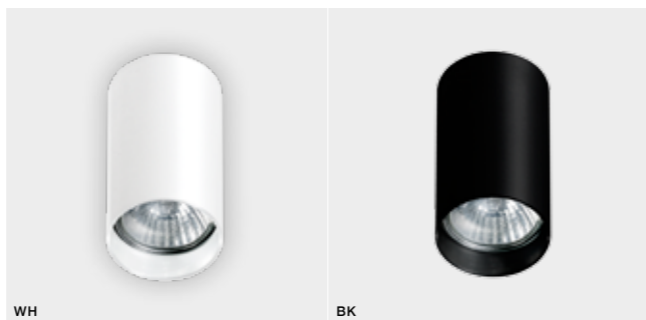

MINI ROUND

Exposed downlights

MINI ROUND

bulb not included ☒

product code – look AZ	connect GU10 1x Max. 50W	☒
aluminium		
IP20	installation place	☒
group energy label ☒ EE 5	inlet opening	

COLOUR / NEW INDEX NO.

- ☐ WHITE (WH) **AZ1706**
- ☒ BLACK (BK) **AZ1781**
- ☒ CHROME (CH) **AZ1707**

MINI SQUARE

Exposed downlights

MINI SQUARE

bulb not included ☒

product code – look AZ	connect GU10 1x Max. 50W	☒
metal / aluminium		
IP20	installation place	☒
group energy label ☒ EE 5	inlet opening	

COLOUR / NEW INDEX NO.

- ☐ WHITE (WH) **AZ1381**
- ☒ BLACK (BK) **AZ1382**

* - EXPLANATION SHORTCUT PAGE 2 (E)