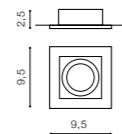

PACO 3

bulb not included

product code – look AZ	connect MR16 3x Max.50W - included
metal / aluminium	connect GU10 3x Max.50W (option)
IP20	installation place
group energy label	inlet opening 7,5x23,7cm

COLOUR / NEW INDEX NO.

- ☐ ALUMINIUM (ALU) **AZ0801**
- ☒ BLACK (BK) **AZ0803**
- ☐ WHITE (WH) **AZ0802**