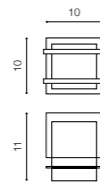

COLOUR / NEW INDEX NO.

- ☐ ALUMINIUM (ALU) **AZ0864**
- ☐ WHITE (WH) **AZ0865**

* - EXPLANATION SHORTCUT PAGE 2 (E)