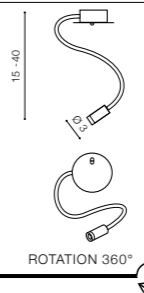

WARRANTY
5 YEARS
INTEGRATED
LED

bulb integrated

product code – look AZ	LED 1x 3W 3000K	
metal / aluminium		
IP44	installation place	
group energy label	150 lm	

COLOUR / NEW INDEX NO.

- ☐ WHITE (WH) **AZ1547**
- ☒ BLACK (BK) **AZ1548**
- ☐ CHROME (CH) **AZ1546**

* - EXPLANATION SHORTCUT PAGE 2 (E)

bulb integrated

product code – look AZ	LED 3W 250lm 3000K	
aluminium		
IP20	installation place	
group energy label	inlet opening	

COLOUR / NEW INDEX NO.

- ☒ BLACK (BK) **AZ2943**
- ☐ WHITE (WH) **AZ2944**