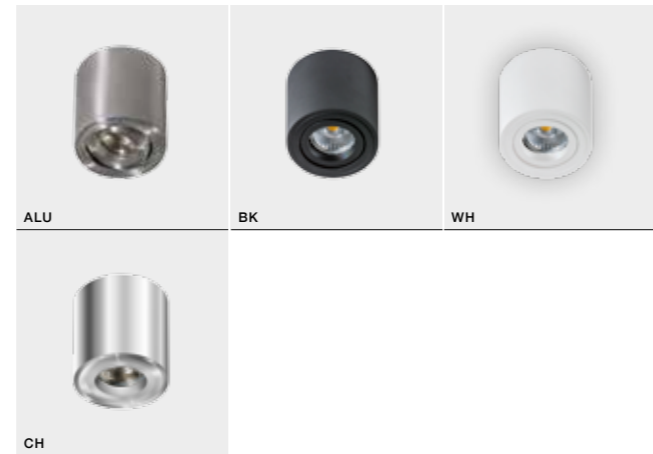

MINI BROSS

Exposed downlights

MINI BROSS

bulb not included ☒

product code – look AZ	connect GU10 1x Max.50W	☒
aluminium		
IP20	installation place	☒
group energy label ☒ EE 6	inlet opening	

COLOUR / NEW INDEX NO.

- ☐ ALUMINIUM (ALU) **AZ1756**
- ☐ BLACK (BK) **AZ1710**
- ☐ WHITE (WH) **AZ1711**
- ☐ CHROME (CH) **AZ1757**

MINI ELOY

Exposed downlights

MINI ELOY

bulb not included ☒

product code – look AZ	connect GU10 1x Max. 50W	☒
aluminium		
IP20	installation place	☒
group energy label ☒ EE 5	inlet opening	

COLOUR / NEW INDEX NO.

- ☐ ALUMINIUM (ALU) **AZ1754**
- ☐ BLACK (BK) **AZ1712**
- ☐ WHITE (WH) **AZ1713**
- ☐ CHROME (CH) **AZ1755**