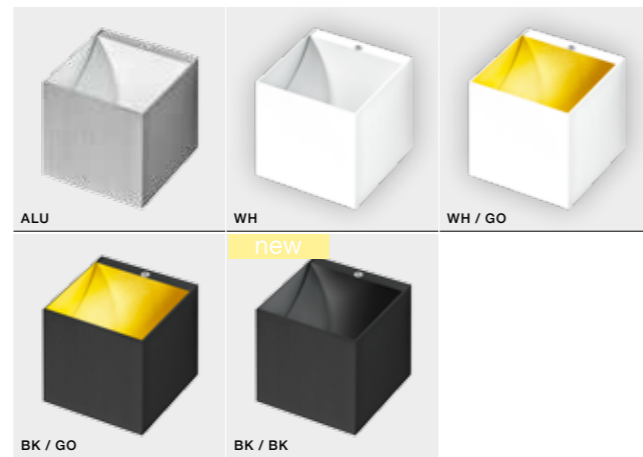

MARS

bulb not included ☒

product code – look AZ	connect G9 1x Max.40W
metal / aluminium	
IP20	installation place ☒
group energy label ☒	inlet opening

COLOUR / NEW INDEX NO.

- ☐ ALUMINIUM (ALU) **AZ0895**
- ☐ WHITE (WH) **AZ0896**
- ☒ WHITE / GOLD (WH/GO) **AZ1090**
- ☒ BLACK / GOLD (BK/GO) **AZ1052**
- ☒ BLACK / BLACK (BK / BK) **AZ2931**