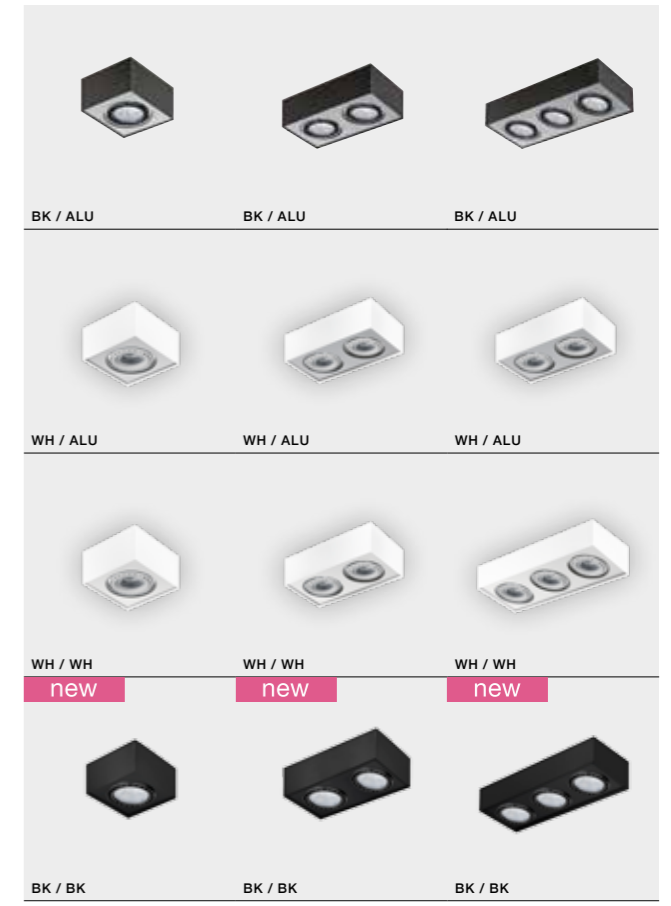

BK / ALU BK / ALU BK / ALU

WH / ALU WH / ALU WH / ALU

WH / WH WH / WH WH / WH

new new new