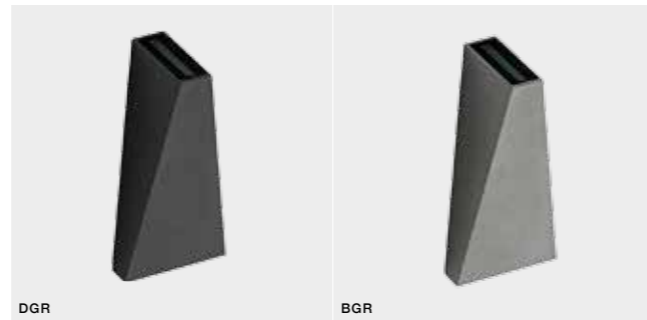

ZITA XL

bulb integrated

product code - look AZ	LED 6W 3000K 315lm	
metal / aluminium		
IP54	installation place	
group energy label		

COLOUR / NEW INDEX NO.

DARK GREY (DGR) **AZ2200**

BRIGHT GREY (BGR) **AZ2201**