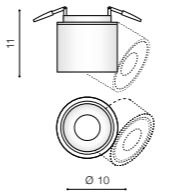

WH / WH

BK / BK

BK / BK *

COSTA SPOT

bulb integrated

product code - look AZ	LED 12W 1020lm 3000K	
aluminium		
IP20	installation place	
group energy label	inlet opening	

COLOUR / NEW INDEX NO.

- WHITE/WHITE (WH/WH) **AZ2705**
- BLACK/BLACK (BK/BK) **AZ2706**