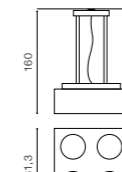

WH / WH BK / BK