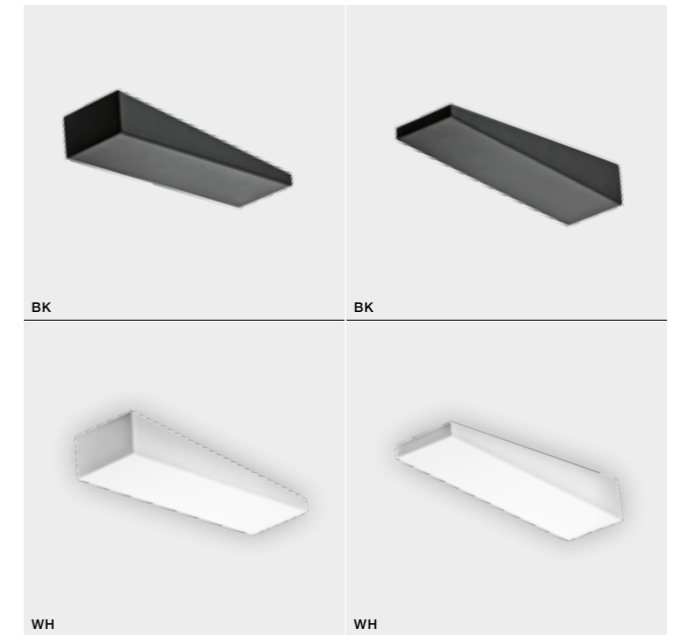

VIDAL

bulb not included ☐

product code – look AZ	connect G9 1x Max.40W	
metal / aluminium		
IP20	installation place	
group energy label		

COLOUR / NEW INDEX NO.

- ☐ ALUMINIUM (ALU) **AZ0862**
- ☐ WHITE (WH) **AZ0863**

* - EXPLANATION SHORTCUT PAGE 2 (E)

VIALETTO L

bulb integrated ☒

product code – look AZ	LED 12W 3000K	
metal / aluminium		
IP20	installation place	
group energy label	965 lm	

COLOUR / NEW INDEX NO.

- ☐ BLACK (BK) **AZ0573**
- ☐ WHITE (WH) **AZ0572**
- ☐ CHROME (CH) **AZ0574**

VIALETTO R

bulb integrated ☒

product code – look AZ	LED 12W 3000K	
metal / aluminium		
IP20	installation place	
group energy label	965 lm	

COLOUR / NEW INDEX NO.

- ☐ BLACK (BK) **AZ0576**
- ☐ WHITE (WH) **AZ0575**
- ☐ CHROME (CH) **AZ0577**