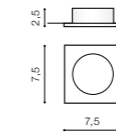

IVO 2 SQUARE

bulb not included

product code – look AZ	connect MR16 2x Max.50W - included	
metal / aluminium	connect GU10 2x Max.50W (option)	
IP20	installation place	
group energy label	inlet opening	6x14,5cm

COLOUR / NEW INDEX NO.

- CHROME (CH) **AZ1789**
- WHITE (WH) **AZ1826**