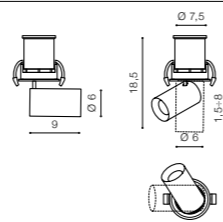

COLOUR / NEW INDEX NO.

- ☒ WHITE / BLACK (WH / BK) **AZ2828**
- ☒ BLACK / BLACK (BK / BK). **AZ2829**

LINA

bulb integrated

product code – look AZ	LED 2W 170lm 3000K	
aluminium		
IP20	installation place	
group energy label	inlet opening	Ø 5cm