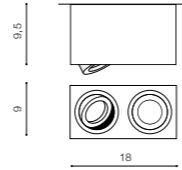

BRANT SQUARE

Exposed downlights

BRANT SQUARE

bulb not included

product code – look AZ	connect GU10 1x Max. 50W
metal / aluminium	
IP20	installation place
group energy label	inlet opening

COLOUR / NEW INDEX NO.

- ☐ WHITE (WH) **AZ2824**
- ☒ BLACK (BK) **AZ2825**

TILT 90°

BRANT 2 SQUARE

bulb not included

product code – look AZ	connect GU10 2x Max. 50W
metal / aluminium	
IP20	installation place
group energy label	inlet opening

COLOUR / NEW INDEX NO.

- ☐ WHITE (WH) **AZ2826**
- ☒ BLACK (BK) **AZ2827**

TILT 90°

BRANT SQUARE IP44

Exposed downlights

BRANT SQUARE IP44

bulb not included

product code – look AZ	connect GU10 1x Max. 50W
metal / aluminium	
IP44	installation place
group energy label	inlet opening

COLOUR / NEW INDEX NO.

- ☐ WHITE (WH) **AZ2822**
- ☒ BLACK (BK) **AZ2878**

TILT 90°

BRANT 2 SQUARE IP44

bulb not included

product code – look AZ	connect GU10 2x Max. 50W
metal / aluminium	
IP44	installation place
group energy label	inlet opening

COLOUR / NEW INDEX NO.

- ☐ WHITE (WH) **AZ2823**
- ☒ BLACK (BK) **AZ2879**

TILT 90°