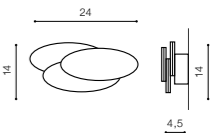

COLOUR / NEW INDEX NO.

- BLACK (BK) **AZ2997**
- WHITE (WH) **AZ2998**