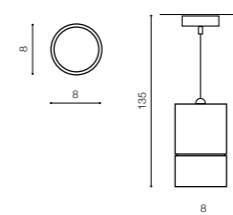

COLOUR / NEW INDEX NO.

- ☐ CHROME (CH) **AZ1624**
- ☐ WHITE (WH) **AZ1623**
- ☐ GOLD (GO) **AZ1625**
- ☐ BRUSHED COPPER (BCO) **AZ1626**