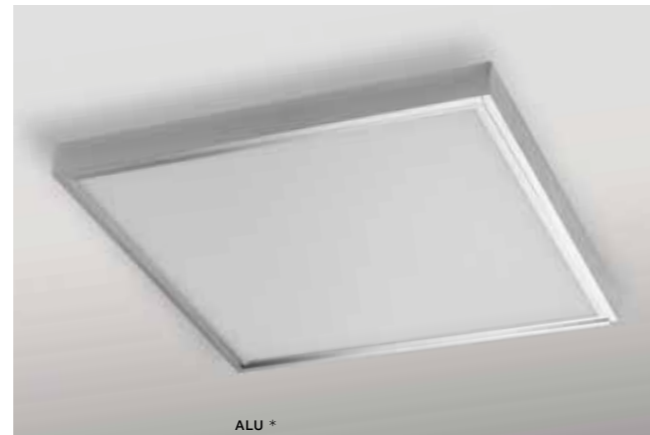

ALU *

PANEL FRAME

product code – look AZ	
aluminium	

COLOUR / NEW INDEX NO.

☐ ALUMINIUM (ALU) **AZ1314**