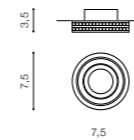

EVA SQUARE

bulb not included ☒

product code – look AZ	connect GU10 1x Max 50W - included	☒
aluminium / crystal	connect MR16 1x Max 50W (option)	☐
IP20	installation place	☒
group energy label ☒	inlet opening	☒ Ø 6,5cm

COLOUR / NEW INDEX NO.

- ☒ GOLD (GO) **AZ1461**
- ☒ CHROME (CH) **AZ1460**