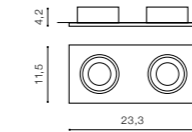

HUGO 1 DOWNLIGHT

Downlights

HUGO 1 DOWNLIGHT

bulb not included ☒

product code – look AZ	connect MR16 1x Max.50W - included ☒
aluminium	connect GU10 1x Max.50W (option) ☒
IP20	installation place ☒
group energy label ☒	inlet opening ☒ $\varnothing$ 6cm

COLOUR / NEW INDEX NO.

- ☐ ALUMINIUM (ALU) **AZ1733**
- ☐ BLACK (BK) **AZ1736**
- ☐ WHITE (WH) **AZ1735**
- ☐ CHROME (CH) **AZ1734**

REMO R

bulb not included ☒

product code – look AZ	
aluminium	
IP20	installation place ☒
group energy label ☒	inlet opening ☒

COLOUR / NEW INDEX NO.

- ☐ ALUMINIUM (ALU) **AZ0821**
- ☐ BLACK (BK) **AZ0823**
- ☐ WHITE (WH) **AZ0822**
- ☐ GOLD (GO) **AZ0824**
- ☐ CHAMPAGNE (CHA) **AZ0825**
- ☐ CHROME (CH) **AZ0855**

* - EXPLANATION SHORTCUT PAGE 2 (E)

HUGO 2 DOWNLIGHT

Downlights

HUGO 2 DOWNLIGHT

bulb not included ☒

product code – look AZ	connect MR16 2x Max.50W - included ☒
aluminium	connect GU10 2x Max.50W (option) ☒
IP20	installation place ☒
group energy label ☒	inlet opening ☒ 10,5x22,5cm

COLOUR / NEW INDEX NO.

- ☐ ALUMINIUM (ALU) **AZ1737**
- ☐ BLACK (BK) **AZ1740**
- ☐ WHITE (WH) **AZ1739**
- ☐ CHROME (CH) **AZ1738**