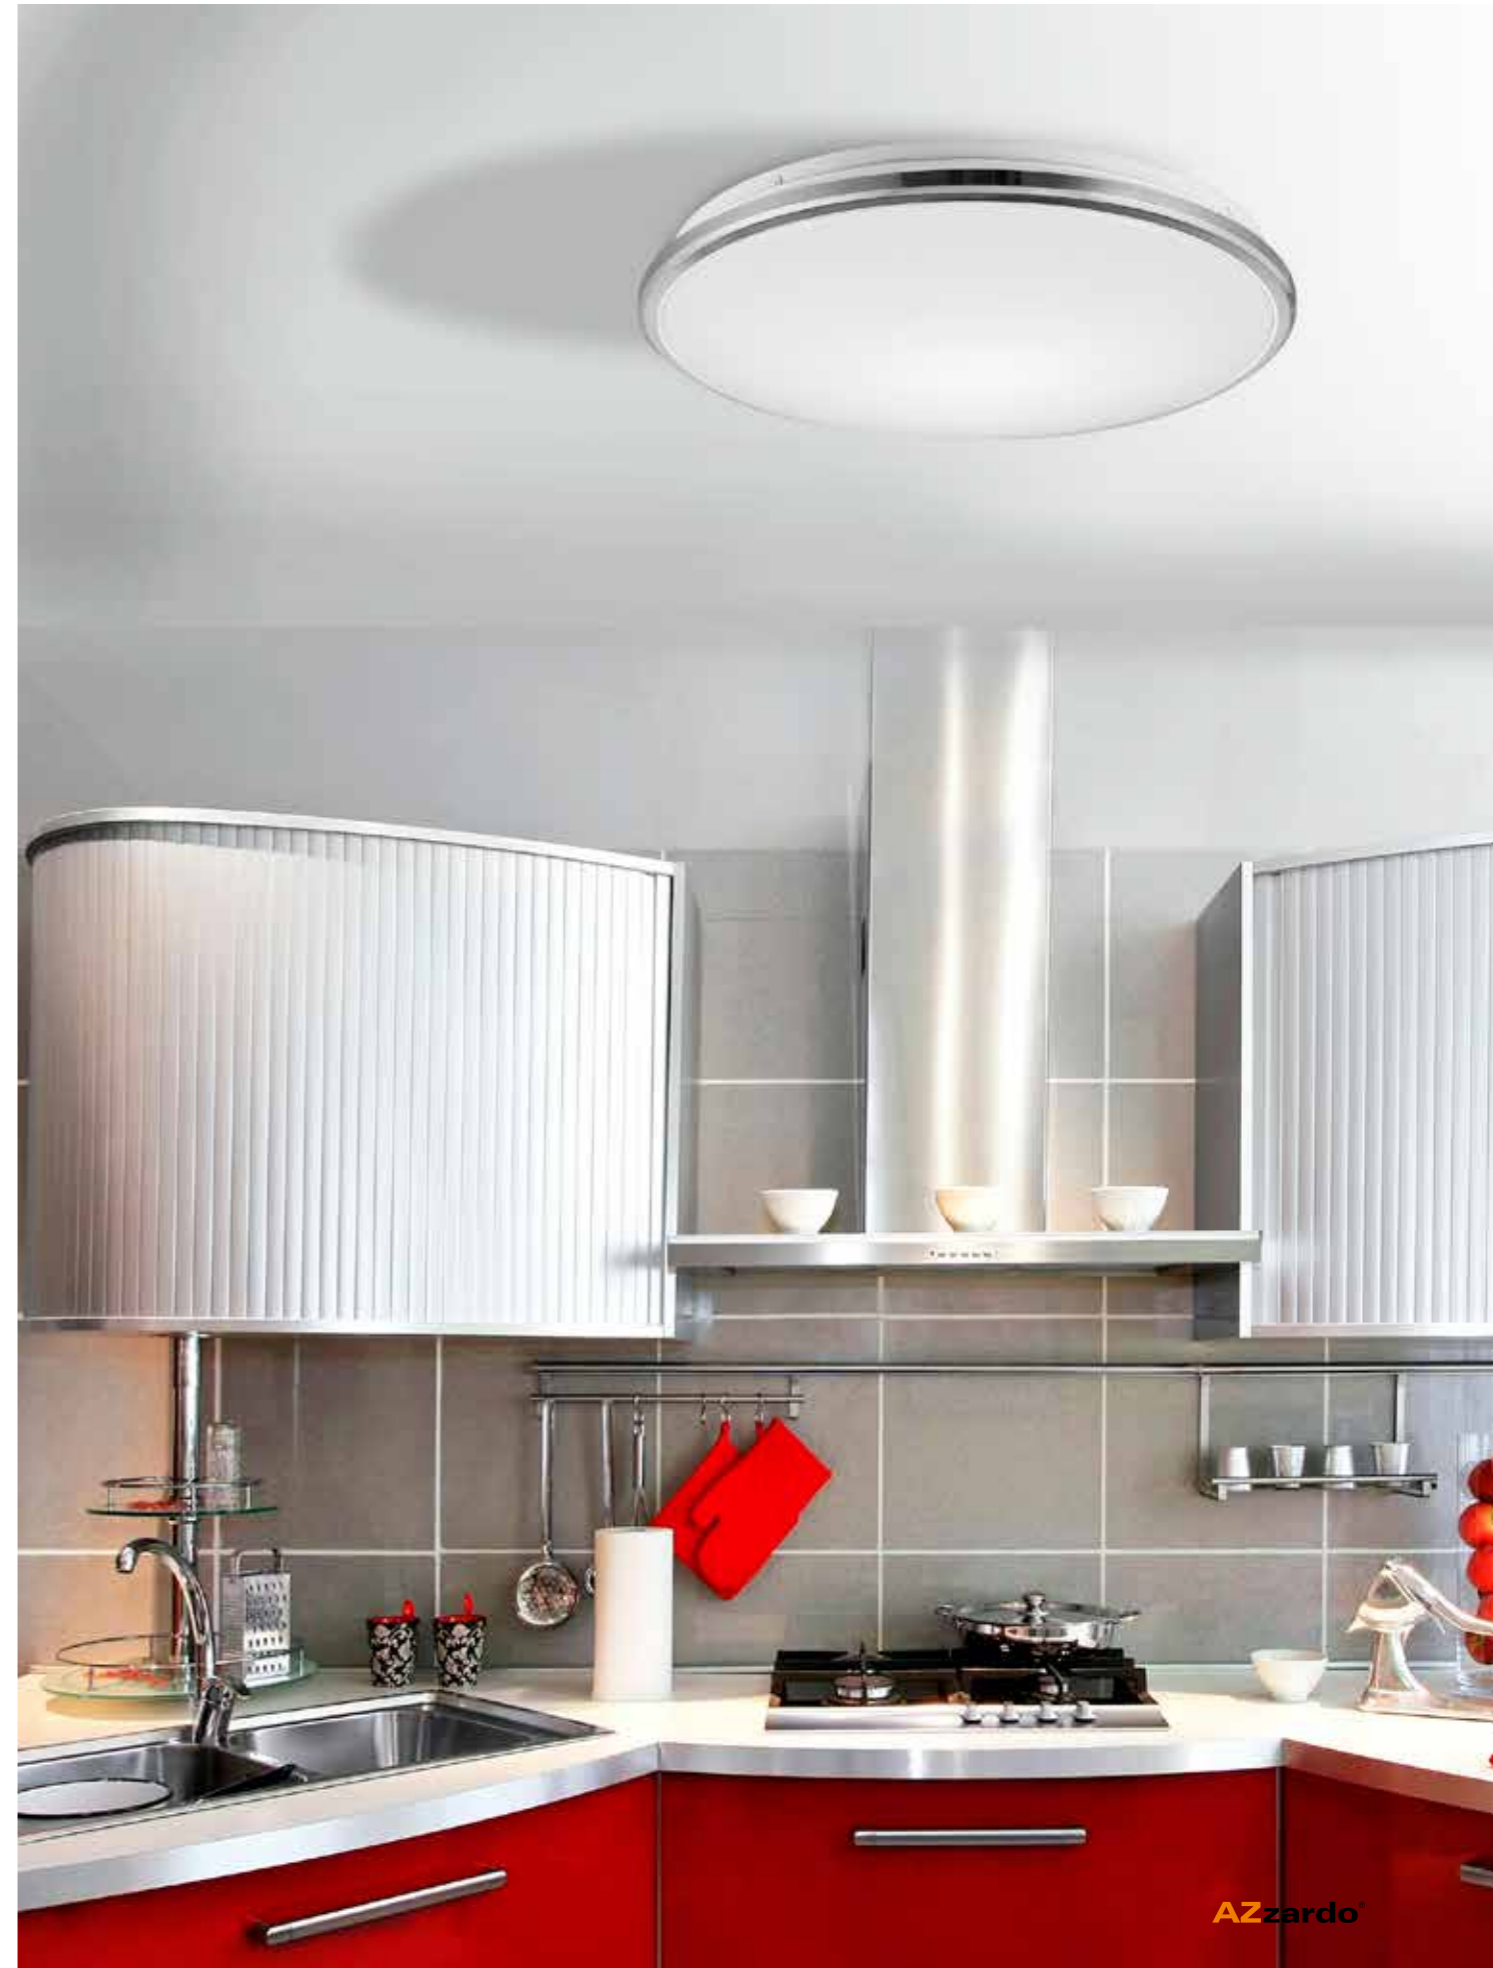

bulb integrated

product code – look AZ	LED 10W 800lm 3000/4000K	
metal / PC		
IP20	installation place	
group energy label	inlet opening	

COLOUR / NEW INDEX NO.

- CHROME (CH-4000K) **AZ2746**
- CHROME (CH-3000K) **AZ2747**

bulb integrated

product code – look AZ	LED 18W 1250lm 3000/4000K	
metal / PC		
IP20	installation place	
group energy label	inlet opening	

COLOUR / NEW INDEX NO.

- CHROME (CH-4000K) **AZ2748**
- CHROME (CH-3000K) **AZ2749**

bulb included

product code – look AZ	LED 24W 1660lm 3000/4000K	
metal / PC		
IP20	installation place	
group energy label	inlet opening	

COLOUR / NEW INDEX NO.

- CHROME (CH-4000K) **AZ2750**
- CHROME (CH-3000K) **AZ2751**

* - EXPLANATION SHORTCUT PAGE 2 (E)