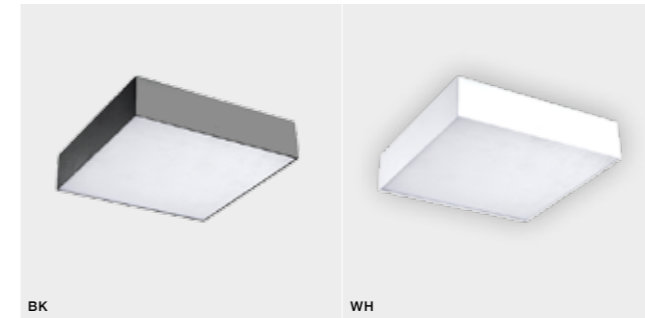

MONZA SQUARE 40 3000K/ 4000K

bulb integrated

product code – look AZ	LED 50W 3000K RA_≥90 4200lm	
acrylic/aluminium	LED 50W 4000K RA_≥90 4400lm	
IP20	installation place	
group energy label	inlet opening	

COLOUR / NEW INDEX NO.

- ☐ 3000K WHITE (WH) **AZ2273**
- ☐ 3000K BLACK (BK) **AZ2275**
- ☐ 4000K WHITE (WH) **AZ2272**
- ☐ 4000K BLACK (BK) **AZ2274**