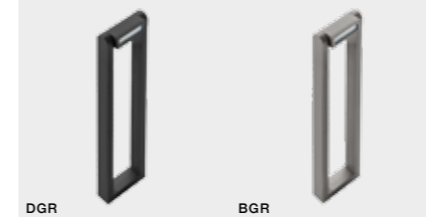

FRAME SPIKE

bulb integrated

product code – look AZ	LED 8W 800lm IP54	
aluminium		
IP54	installation place	
group energy label		

COLOUR / NEW INDEX NO.

- DARK GRAY (DGR) **AZ2128**
- BRIGHT GREY (BGR) **AZ2129**