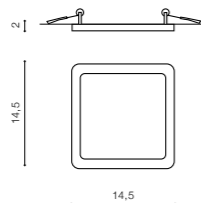

* - EXPLANATION SHORTCUT PAGE 2 (E)