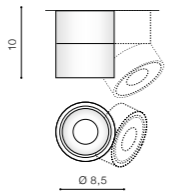

WH / WH *

COSTA

bulb integrated

product code - look AZ	LED 12W 1020lm 3000K	
aluminium		
IP20	installation place	
group energy label	inlet opening	

COLOUR / NEW INDEX NO.

- WHITE/WHITE (WH/WH) **AZ2856**
- BLACK/BLACK (BK/BK) **AZ2857**