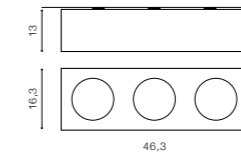

* - EXPLANATION SHORTCUT PAGE 2 (E)