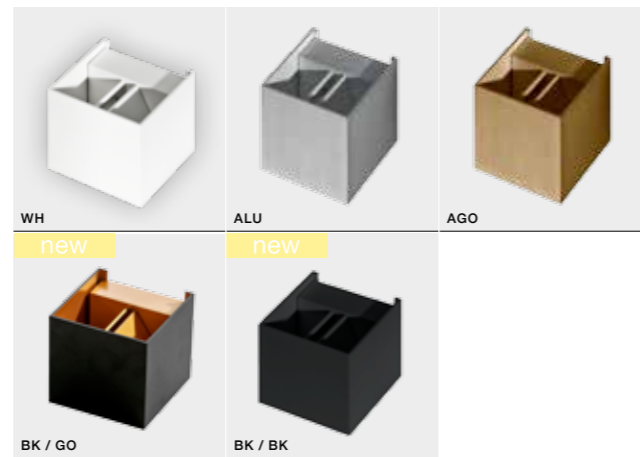

LETICIA

bulb not included

product code – look AZ	connect G9 1x Max.40W
metal / aluminium	
IP20	installation place
group energy label EE 4	

COLOUR / NEW INDEX NO.

- ☐ WHITE (WH) **AZ0951**
- ☐ ALUMINIUM (ALU) **AZ1057**
- ☐ ANODISED GOLD (AGO) **AZ0952**
- ☒ BLACK / GOLD (BK / GO) **AZ2814**
- ☒ BLACK / BLACK (BK / BK) **AZ2932**

TWO ADJUSTABLE LIGHT ANGLE TILT 90°

* - EXPLANATION SHORTCUT PAGE 2 (E)

LETICIA 2

bulb not included

product code – look AZ	connect G9 1x Max.40W
metal	
IP20	installation place
group energy label EE 5	inlet opening

COLOUR / NEW INDEX NO.

- ☐ ALUMINIUM (ALU) **AZ1059**
- ☐ WHITE (WH) **AZ1058**
- ☒ BLACK / GOLD (BK / GO) **AZ2815**
- ☒ BLACK / BLACK (BK / BK) **AZ2933**

TWO ADJUSTABLE LIGHT ANGLE TILT 90°