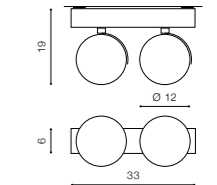

COLOUR / NEW INDEX NO.

- WHITE (WH) **AZ1371**
- BLACK (BK) **AZ1370**

* - EXPLANATION SHORTCUT PAGE 2 (E)