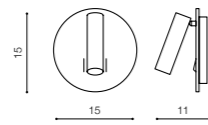

FARO

bulb integrated

product code – look AZ	LED 6W 420lm	
metal / aluminium	+ LED 3W 3000K 250LM	
IP20	installation place	
group energy label		

COLOUR / NEW INDEX NO.

- ☐ SATIN NICKEL (NI). **AZ2552**
- ☒ CHROME (CH). **AZ2424**

ANGUS

bulb integrated

product code – look AZ	LED 3W 3000K 250lm	
aluminium		
IP20	installation place	
group energy label		

COLOUR / NEW INDEX NO.

- ☐ WHITE (WH). **AZ2446**
- ☒ CHROME (CH). **AZ2445**