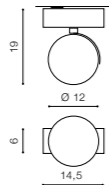

JERRY 2 12V

bulb not included

product code – look AZ	connect QR111 2x Max. 50W	
aluminium	dimer driver 12V – included	
IP20	installation place	
group energy label	inlet opening