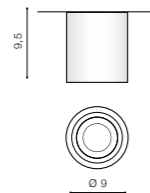

BRANT bulb not included

product code – look AZ	connect GU10 1x Max. 50W
metal / aluminium	
IP20	installation place
group energy label	inlet opening

COLOUR / NEW INDEX NO.

- BLACK (BK) **AZ2819**
- WHITE (WH) **AZ2818**

BRANT 2 bulb not included

product code – look AZ	connect GU10 2x Max. 50W
metal / aluminium	
IP20	installation place
group energy label	inlet opening

COLOUR / NEW INDEX NO.

- BLACK (BK) **AZ2821**
- WHITE (WH) **AZ2820**

BRANT IP44 bulb not included

product code – look AZ	connect GU10 1x Max. 50W
metal / aluminium	
IP44	installation place
group energy label	inlet opening

COLOUR / NEW INDEX NO.

- CHROME (CH) **AZ2691**
- WHITE (WH) **AZ2690**

BRANT 2 IP44 bulb not included

product code – look AZ	connect GU10 2x Max. 50W
metal / aluminium	
IP44	installation place
group energy label	inlet opening

COLOUR / NEW INDEX NO.

- CHROME (CH) **AZ2817**
- WHITE (WH) **AZ2816**