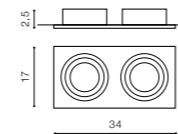

ALU *

SIRO 3

bulb not included

product code – look AZ	connect AR111 3x Max.50W (not inc.)
metal / aluminium	
IP20	installation place
group energy label	inlet opening 48x14,5cm