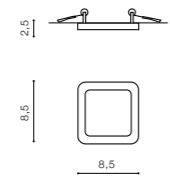

SLIM 15 SQUARE

bulb integrated

product code – look AZ	LED 12W 1000lm 3000K	
acryl		
IP44	installation place	
group energy label	inlet opening	Ø 13cm

COLOUR / NEW INDEX NO.

- ☐ WHITE (WH) **AZ2837**
- ☐ BLACK (BK) **AZ2836**