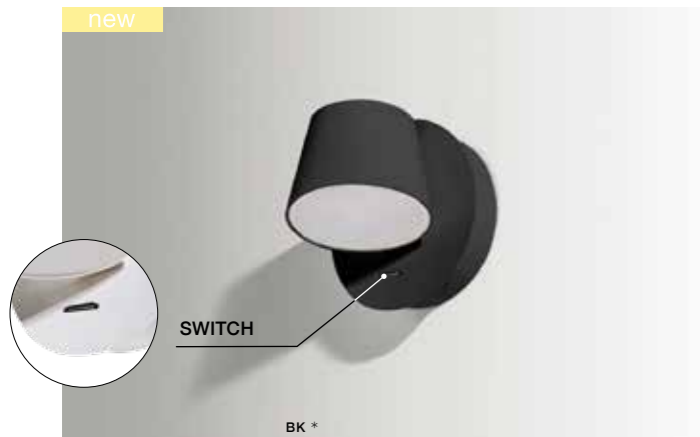

RAMONA 1 SWITCH

bulb integrated

product code – look AZ	LED 6W 3000K 500lm	
aluminium		
IP20	installation place	
group energy label		

COLOUR / NEW INDEX NO.

- ☐ SAND WHITE (WH) **AZ2566**
- ☒ SAND BLACK (BK) **AZ2565**