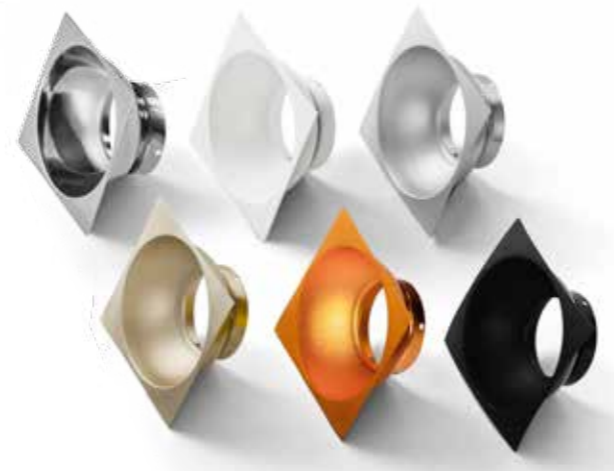

HUGO R

bulb not included ☒

product code – look AZ	connect GU10 1x Max.50W
aluminium	
IP20	installation place ☐
group energy label ☐	inlet opening

COLOUR / NEW INDEX NO.

- ☐ ALUMINIUM (ALU) **AZ0829**
- ☒ BLACK (BK) **AZ0832**
- ☐ WHITE (WH) **AZ0830**
- ☒ GOLD (GO) **AZ0831**
- ☒ CHAMPAGNE (CHA) **AZ0833**
- ☒ CHROME (CH) **AZ0856**

* - EXPLANATION SHORTCUT PAGE 2 (E)