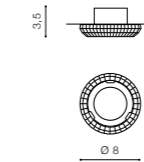

MIRA

bulb not included ☒

product code – look AZ	connect GU10 1x Max 50W - included ☒
aluminium / crystal	connect MR16 1x Max 50W (option) ☐
IP20	installation place ☒
group energy label ☐	inlet opening ☒ Ø 7 cm

COLOUR / NEW INDEX NO.

- GOLD (GO) **AZ1464**
- CHROME (CH) **AZ1619**

* - EXPLANATION SHORTCUT PAGE 2 (E)

CLOE

bulb not included ☒

product code – look AZ	connect GU10 1x Max 50W - included ☒
aluminium	connect MR16 1x Max 50W (option) ☐
IP20	installation place ☒
group energy label ☐	inlet opening ☒ Ø 6,5cm

COLOUR / NEW INDEX NO.

- CHROME (CH) **AZ1466**