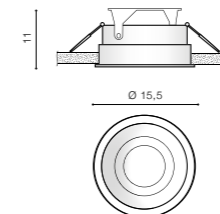

WH *

TORRES ES111

bulb not included

product code – look AZ	connect ES111 1x Max. 50W
aluminium	
IP20	installation place
group energy label	inlet opening Ø 15cm

COLOUR / NEW INDEX NO.

- WHITE (WH) **AZ2684**
- BLACK (BK) **AZ2685**