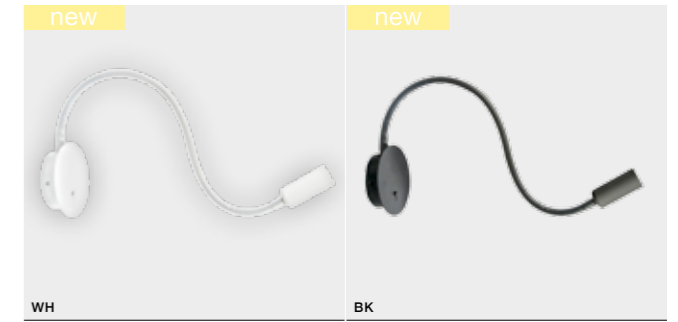

WARRANTY
5 YEARS
INTEGRATED
LED

bulb integrated

product code – look AZ	LED 1x 3W 3000K	
metal / aluminium		
IP44	installation place	
group energy label	150 lm	

COLOUR / NEW INDEX NO.

- ☐ WHITE (WH) **AZ1547**
- ☒ BLACK (BK) **AZ1548**
- ☐ CHROME (CH) **AZ1546**

* - EXPLANATION SHORTCUT PAGE 2 (E)

bulb integrated

product code – look AZ	LED 3W 250lm 3000K	
aluminium		
IP20	installation place	
group energy label	inlet opening	

COLOUR / NEW INDEX NO.

- ☒ BLACK (BK) **AZ2943**
- ☐ WHITE (WH) **AZ2944**