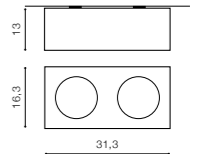

PAULO 4 12V

bulb not included

product code – look AZ	connect G53 QR 111 4x12V
metal / aluminium	driver 12 V included
IP20	installation place
group energy label	inlet opening

COLOUR / NEW INDEX NO.

- ☒ BLACK / ALUMINIUM (BK / ALU) . . . **AZ1264**
- ☒ WHITE / ALUMINIUM (WH / ALU) . . . **AZ1798**
- ☒ WHITE / WHITE (WH / WH) **AZ1799**
- ☒ BLACK / BLACK (BK / BK) **AZ2888**