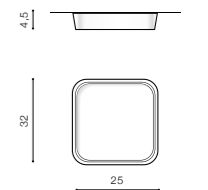

* - EXPLANATION SHORTCUT PAGE 2 (E)