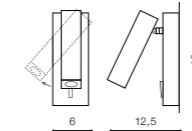

COLOUR / NEW INDEX NO.

- ☐ WHITE (WH). **AZ2446**
- ☒ CHROME (CH). **AZ2445**