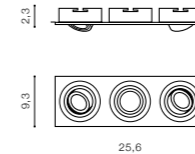

COLOUR / NEW INDEX NO.

- ALUMINIUM (ALU) **AZ2441**
- BLACK (BK) **AZ2440**
- WHITE (WH) **AZ2439**