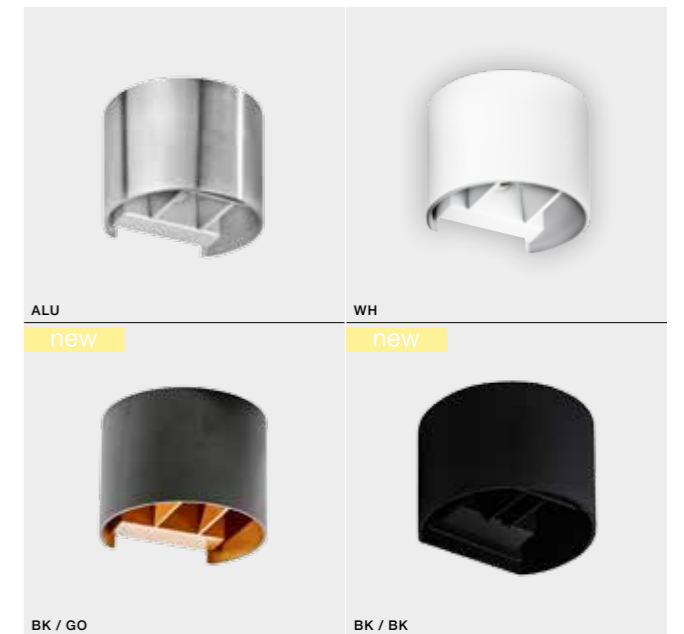

LETICIA

bulb not included

product code – look AZ	connect G9 1x Max.40W
metal / aluminium	
IP20	installation place
group energy label EE 4	

COLOUR / NEW INDEX NO.

- ☐ WHITE (WH) **AZ0951**
- ☐ ALUMINIUM (ALU) **AZ1057**
- ☐ ANODISED GOLD (AGO) **AZ0952**
- ☒ BLACK / GOLD (BK / GO) **AZ2814**
- ☒ BLACK / BLACK (BK / BK) **AZ2932**

TWO ADJUSTABLE LIGHT ANGLE TILT 90°

* - EXPLANATION SHORTCUT PAGE 2 (E)

LETICIA 2

bulb not included

product code – look AZ	connect G9 1x Max.40W
metal	
IP20	installation place
group energy label EE 5	inlet opening

COLOUR / NEW INDEX NO.

- ☐ ALUMINIUM (ALU) **AZ1059**
- ☐ WHITE (WH) **AZ1058**
- ☒ BLACK / GOLD (BK / GO) **AZ2815**
- ☒ BLACK / BLACK (BK / BK) **AZ2933**

TWO ADJUSTABLE LIGHT ANGLE TILT 90°