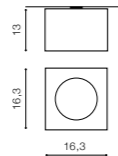

WH / ALU *

PAULO 2 230V

bulb not included

product code – look AZ	Bulbs and connector types are shown on the pages 08-09
metal / aluminium	
IP20	installation place ☐
group energy label	inlet opening

COLOUR / NEW INDEX NO.

- ☒ BLACK / ALUMINIUM (BK / ALU) . . . **AZ0961**
- ☒ WHITE / ALUMINIUM (WH / ALU) . . . **AZ0962**
- ☒ WHITE / WHITE (WH / WH) **AZ1443**
- ☒ BLACK / BLACK (BK / BK) **AZ2881**